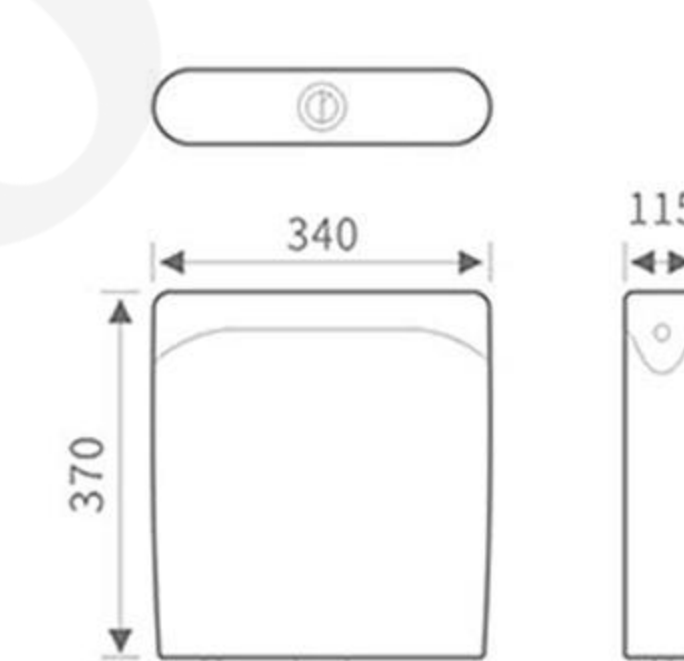

 Easily cover open  
 Open the cover with just a click

**MP-809**  
Size:360x100x360mm

**MP-810**  
Size:340x110x370mm

**MP-811**  
Size:365x115x390mm

**MP-817**  
Size:395x110x400mm

**MP-820**  
Size:395x85x400mm

**MP-822**  
Size:365x110x420mm

**MP-823G**  
Size:375x120x390mm

**MP-824**  
Size:340x125x375mm

**MP-826W**  
Size:340x115x370mm

**MP-813**  
Size:365x110x400mm

**MP-814**  
Size:385x120x390mm

**MP-815**  
Size:370x110x380mm

**MP-826B**  
Size:340x115x370mm

**MP-826G**  
Size:340x115x370mm

**MP-827**  
Size:375x120x405mm