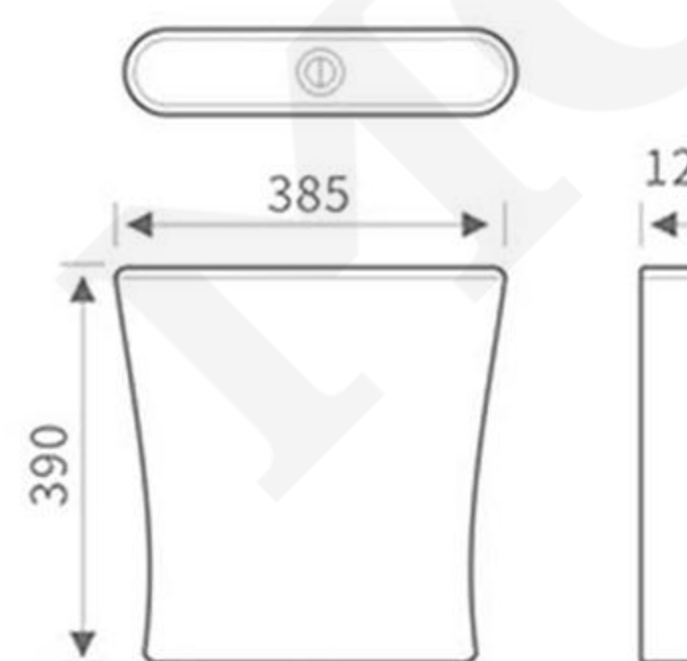

Straightly right angle  
no place to hide dirt

Simply artistic  
exceeds the international standards

Pan edges are paralleled

**MP-802**  
Size:370x110x382mm

**MP-803**  
Size:380x110x430mm

**MP-804**  
Size:380x110x430mm

 Easily cover open  
 Open the cover with just a click

**MP-809**  
Size:360x100x360mm

**MP-810**  
Size:340x110x370mm

**MP-811**  
Size:365x115x390mm

**MP-817**  
Size:395x110x400mm

**MP-820**  
Size:395x85x400mm

**MP-822**  
Size:365x110x420mm

**MP-823G**  
Size:375x120x390mm

**MP-824**  
Size:340x125x375mm

**MP-826W**  
Size:340x115x370mm

**MP-813**  
Size:365x110x400mm

**MP-814**  
Size:385x120x390mm

**MP-815**  
Size:370x110x380mm

**MP-826B**  
Size:340x115x370mm

**MP-826G**  
Size:340x115x370mm

**MP-827**  
Size:375x120x405mm