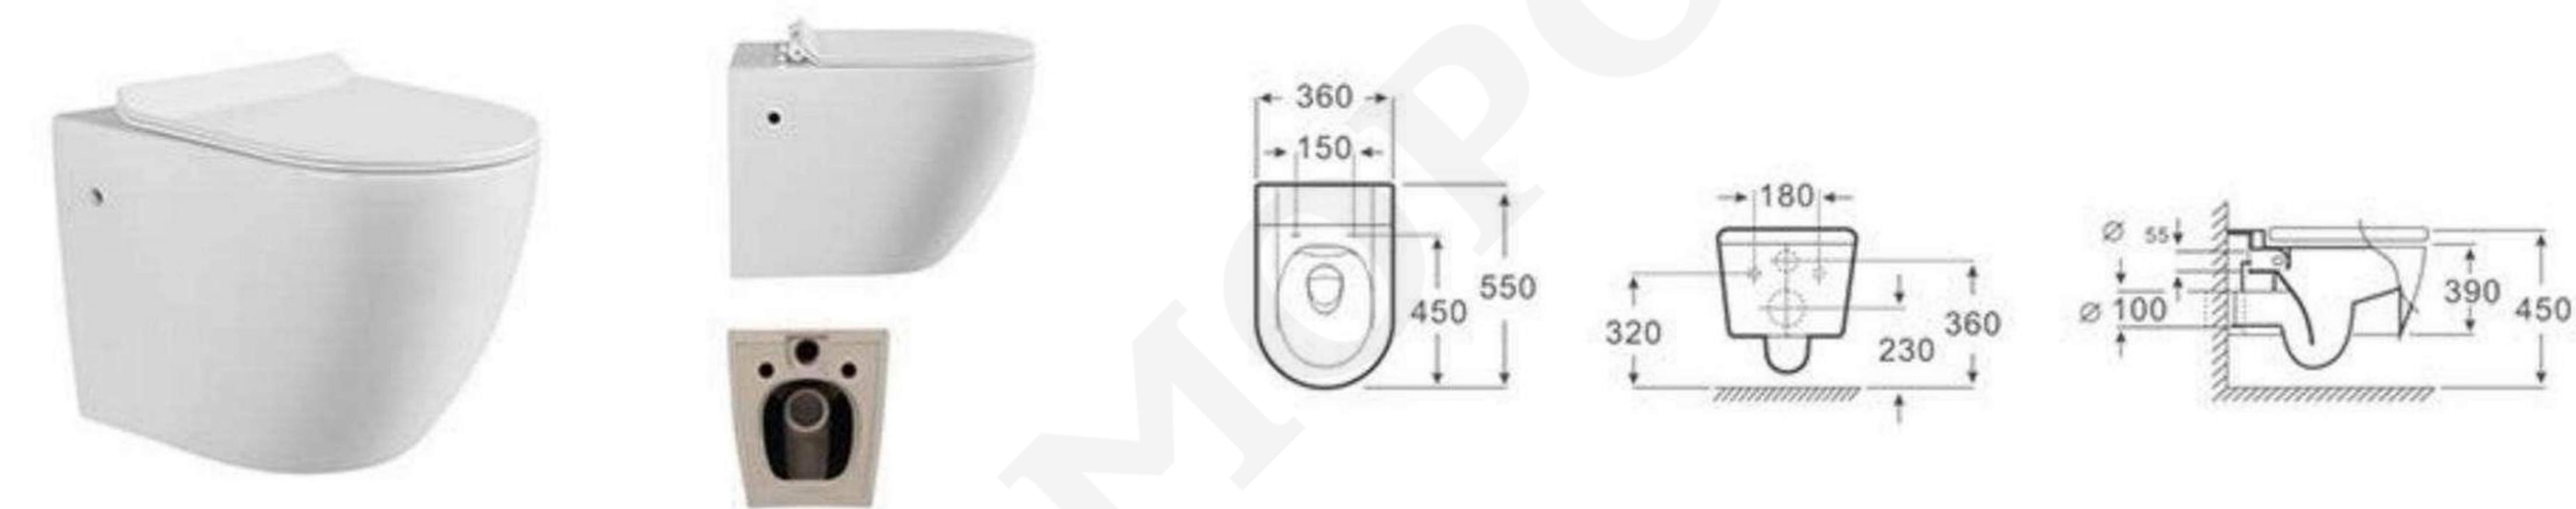

Model	Product Name	Size	P-trap
MP-135	Washdown wall-hung toilet	550x360x390mm	180mm