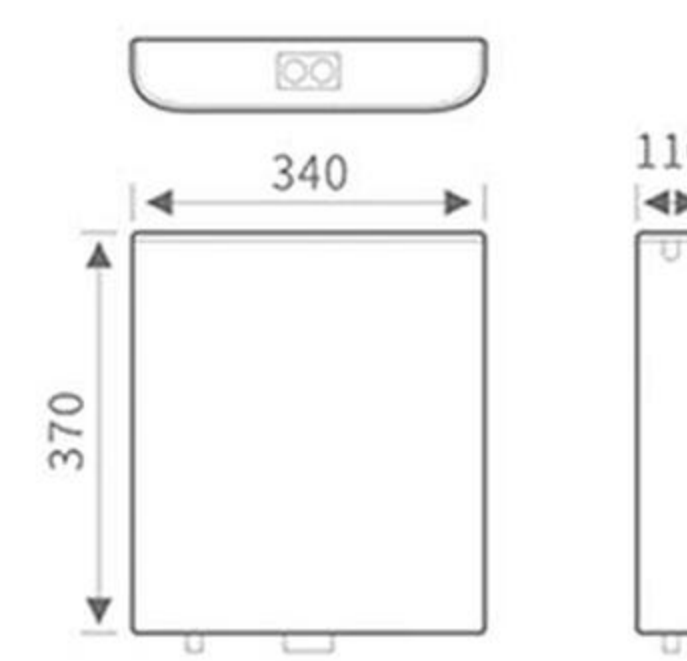

Straightly right angle  
no place to hide dirt

Simply artistic  
exceeds the international standards

Pan edges are paralleled

**MP-802**  
Size:370x110x382mm

**MP-803**  
Size:380x110x430mm

**MP-804**  
Size:380x110x430mm

**MP-805**  
Size:380x125x410mm

**MP-806**  
Size:395x130x380mm

**MP-807**  
Size:390x125x410mm

**MP-808W**  
Size:380x120x410mm

**MP-808H**  
Size:380x120x410mm

**MP-808**  
Size:380x120x410mm

 Easily cover open  
 Open the cover with just a click

**MP-809**  
Size:360x100x360mm

**MP-810**  
Size:340x110x370mm

**MP-811**  
Size:365x115x390mm

**MP-817**  
Size:395x110x400mm

**MP-820**  
Size:395x85x400mm