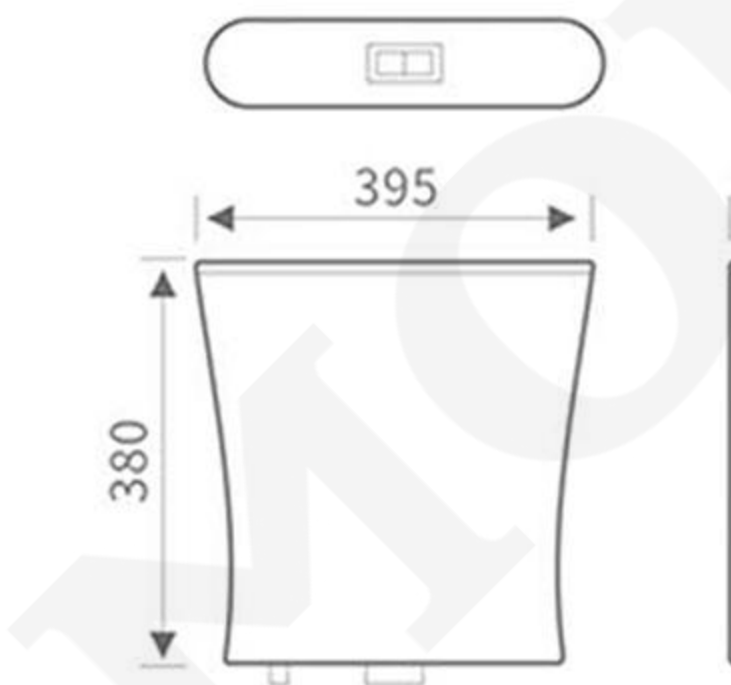

MP-317S  
Size:560x425x245mm

Highly precise 90-degree angle

No place to hide dirt

Horizontal deviation ≤ 4mm

Beyond the evenness standard

Edge deviation ≤ 3mm

Straight edge lines, the paralleled sides

Easy to be installed  
accurate corner locations

Straightly right angle  
no place to hide dirt

Simply artistic  
exceeds the international standards

Pan edges are paralleled

**MP-802**  
Size:370x110x382mm

**MP-803**  
Size:380x110x430mm

**MP-804**  
Size:380x110x430mm

**MP-805**  
Size:380x125x410mm

**MP-806**  
Size:395x130x380mm

**MP-807**  
Size:390x125x410mm

**MP-808W**  
Size:380x120x410mm

**MP-808H**  
Size:380x120x410mm

**MP-808**  
Size:380x120x410mm