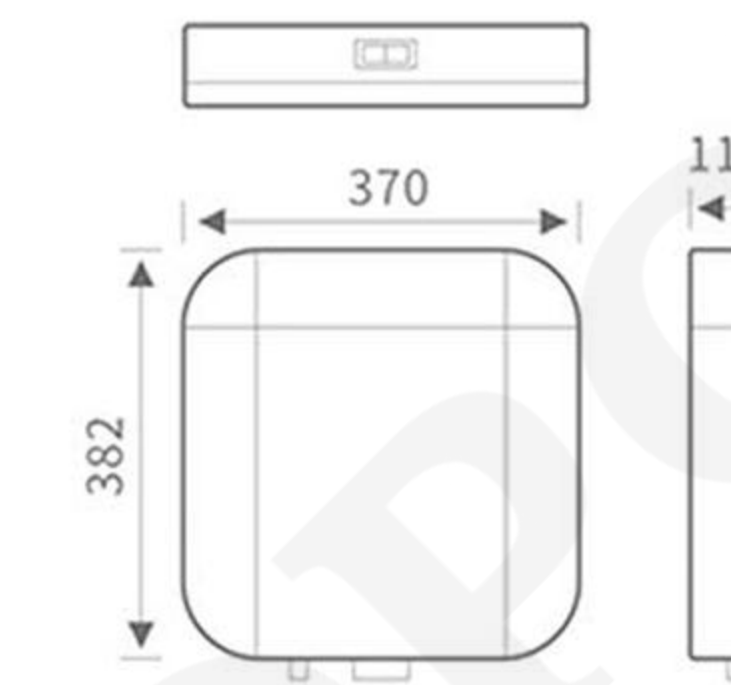

MP-317S  
Size:560x425x245mm

Highly precise 90-degree angle

No place to hide dirt

Horizontal deviation ≤ 4mm

Beyond the evenness standard

Edge deviation ≤ 3mm

Straight edge lines, the paralleled sides

Easy to be installed  
accurate corner locations

Straightly right angle  
no place to hide dirt

Simply artistic  
exceeds the international standards

Pan edges are paralleled

**MP-802**  
Size:370x110x382mm

**MP-803**  
Size:380x110x430mm

**MP-804**  
Size:380x110x430mm

**MP-805**  
Size:380x125x410mm

**MP-806**  
Size:395x130x380mm

**MP-807**  
Size:390x125x410mm

**MP-808W**  
Size:380x120x410mm

**MP-808H**  
Size:380x120x410mm

**MP-808**  
Size:380x120x410mm