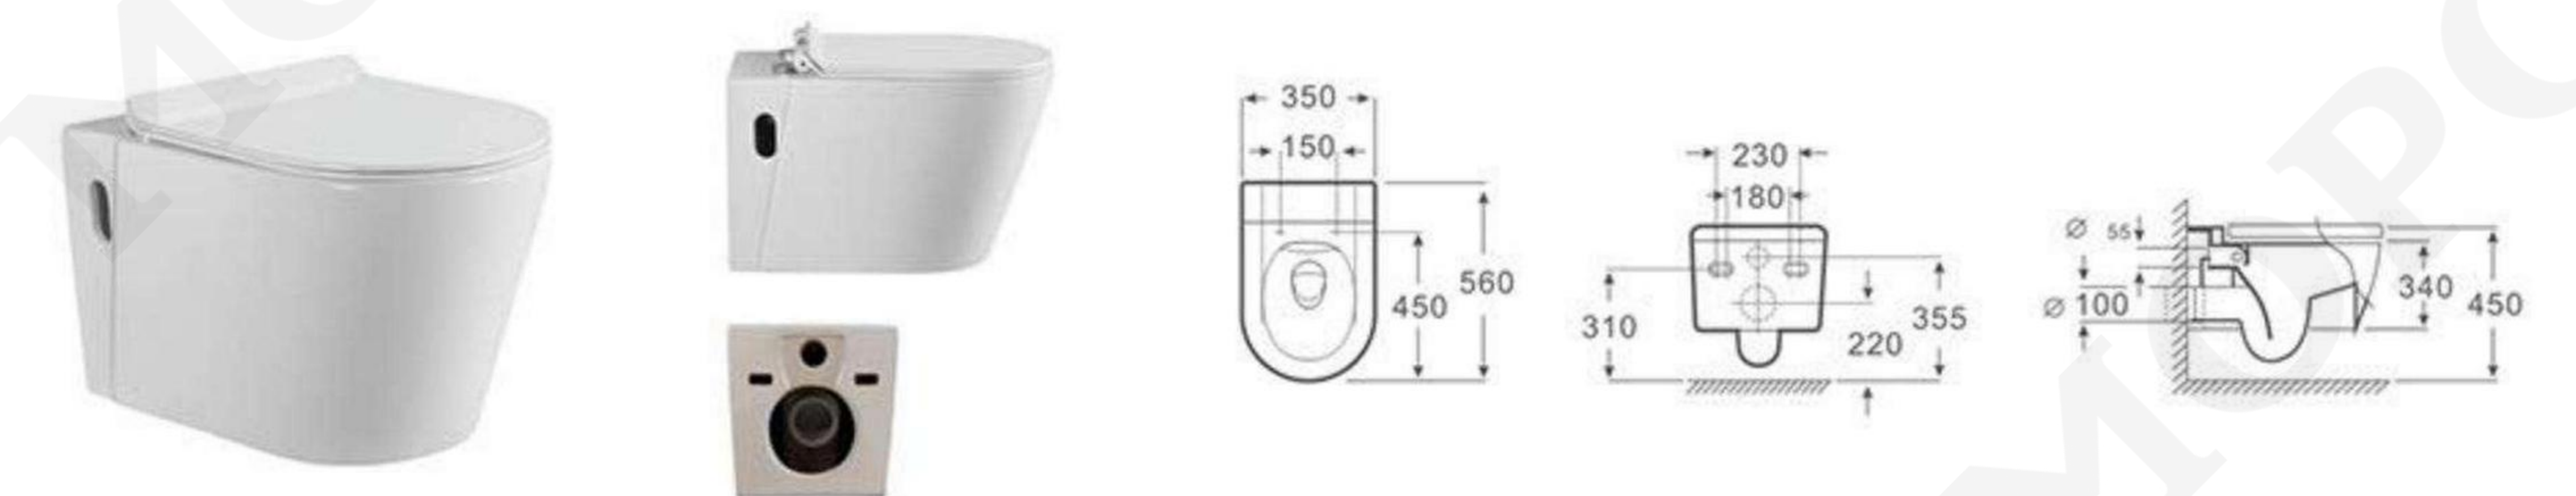

Model	Product Name	Size	P-trap
MP-115	Washdown wall-hung toilet	560x350x340mm	180mm