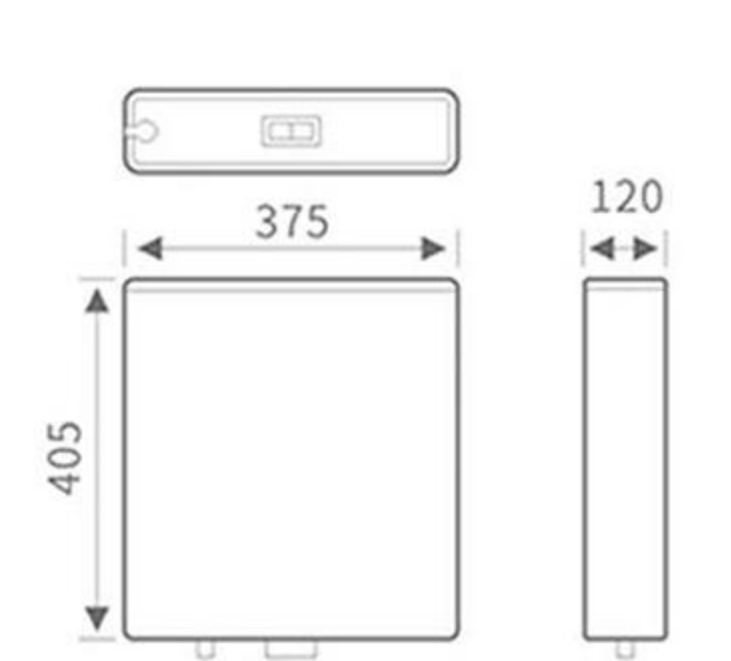

 Easily cover open  
 Open the cover with just a click

**MP-809**  
Size:360x100x360mm

**MP-810**  
Size:340x110x370mm

**MP-811**  
Size:365x115x390mm

**MP-817**  
Size:395x110x400mm

**MP-820**  
Size:395x85x400mm

**MP-822**  
Size:365x110x420mm

**MP-823G**  
Size:375x120x390mm

**MP-824**  
Size:340x125x375mm

**MP-826W**  
Size:340x115x370mm

**MP-813**  
Size:365x110x400mm

**MP-814**  
Size:385x120x390mm

**MP-815**  
Size:370x110x380mm

**MP-826B**  
Size:340x115x370mm

**MP-826G**  
Size:340x115x370mm

**MP-827**  
Size:375x120x405mm