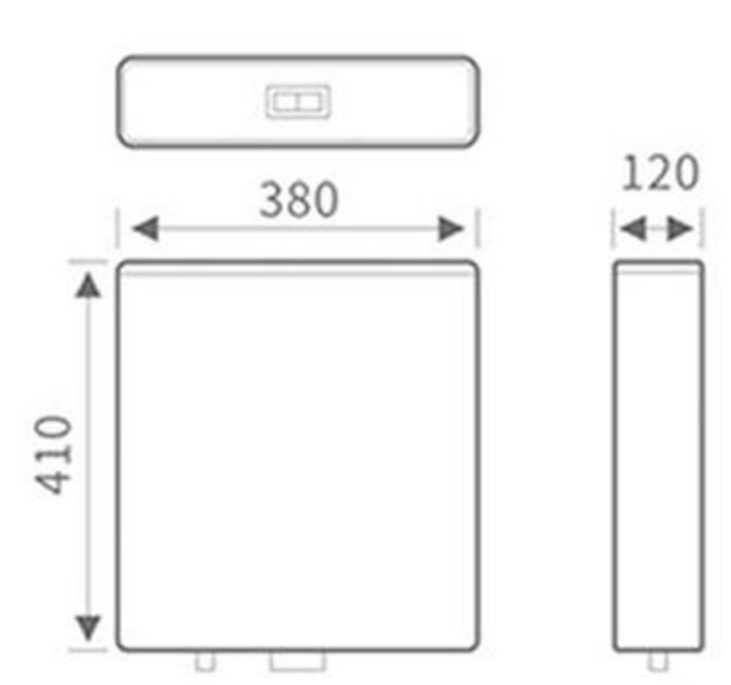

Straightly right angle  
no place to hide dirt

Simply artistic  
exceeds the international standards

Pan edges are paralleled

**MP-802**  
Size:370x110x382mm

**MP-803**  
Size:380x110x430mm

**MP-804**  
Size:380x110x430mm

**MP-805**  
Size:380x125x410mm

**MP-806**  
Size:395x130x380mm

**MP-807**  
Size:390x125x410mm

**MP-808W**  
Size:380x120x410mm

**MP-808H**  
Size:380x120x410mm

**MP-808**  
Size:380x120x410mm