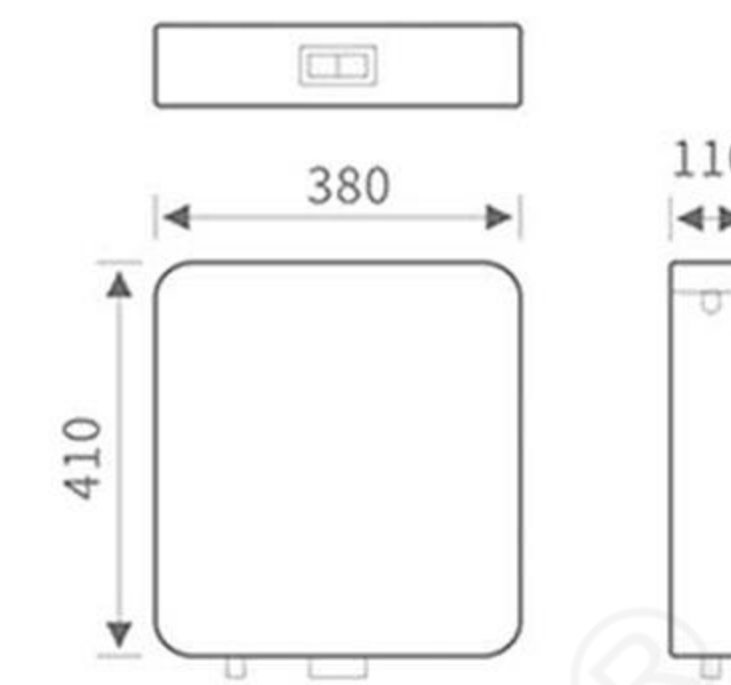

MP-317S  
Size:560x425x245mm

Highly precise 90-degree angle

No place to hide dirt

Horizontal deviation ≤ 4mm

Beyond the evenness standard

Edge deviation ≤ 3mm

Straight edge lines, the paralleled sides

Easy to be installed  
accurate corner locations

Straightly right angle  
no place to hide dirt

Simply artistic  
exceeds the international standards

Pan edges are paralleled

**MP-802**  
Size:370x110x382mm

**MP-803**  
Size:380x110x430mm

**MP-804**  
Size:380x110x430mm

**MP-805**  
Size:380x125x410mm

**MP-806**  
Size:395x130x380mm

**MP-807**  
Size:390x125x410mm

**MP-808W**  
Size:380x120x410mm

**MP-808H**  
Size:380x120x410mm

**MP-808**  
Size:380x120x410mm