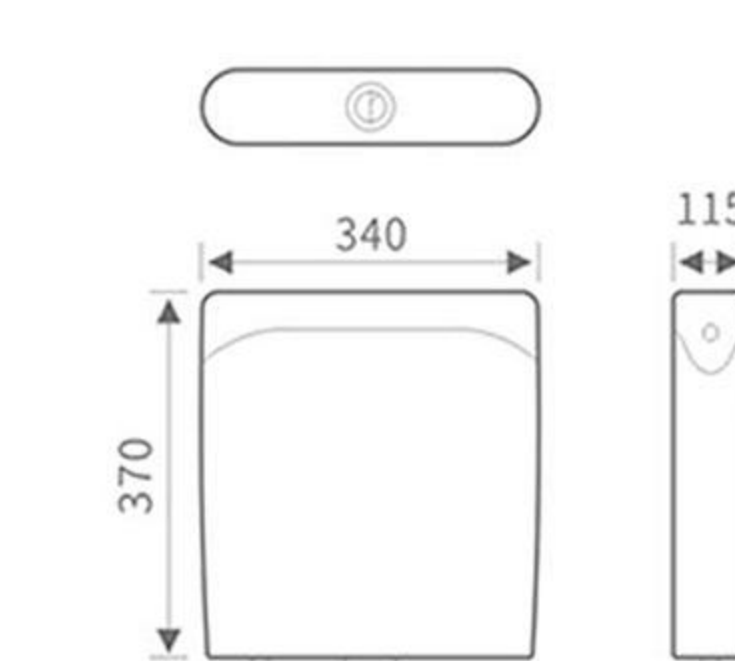

 Easily cover open  
 Open the cover with just a click

**MP-809**  
Size:360x100x360mm

**MP-810**  
Size:340x110x370mm

**MP-811**  
Size:365x115x390mm

**MP-817**  
Size:395x110x400mm

**MP-820**  
Size:395x85x400mm

**MP-822**  
Size:365x110x420mm

**MP-823G**  
Size:375x120x390mm

**MP-824**  
Size:340x125x375mm

**MP-826W**  
Size:340x115x370mm

**MP-813**  
Size:365x110x400mm

**MP-814**  
Size:385x120x390mm

**MP-815**  
Size:370x110x380mm

**MP-826B**  
Size:340x115x370mm

**MP-826G**  
Size:340x115x370mm

**MP-827**  
Size:375x120x405mm