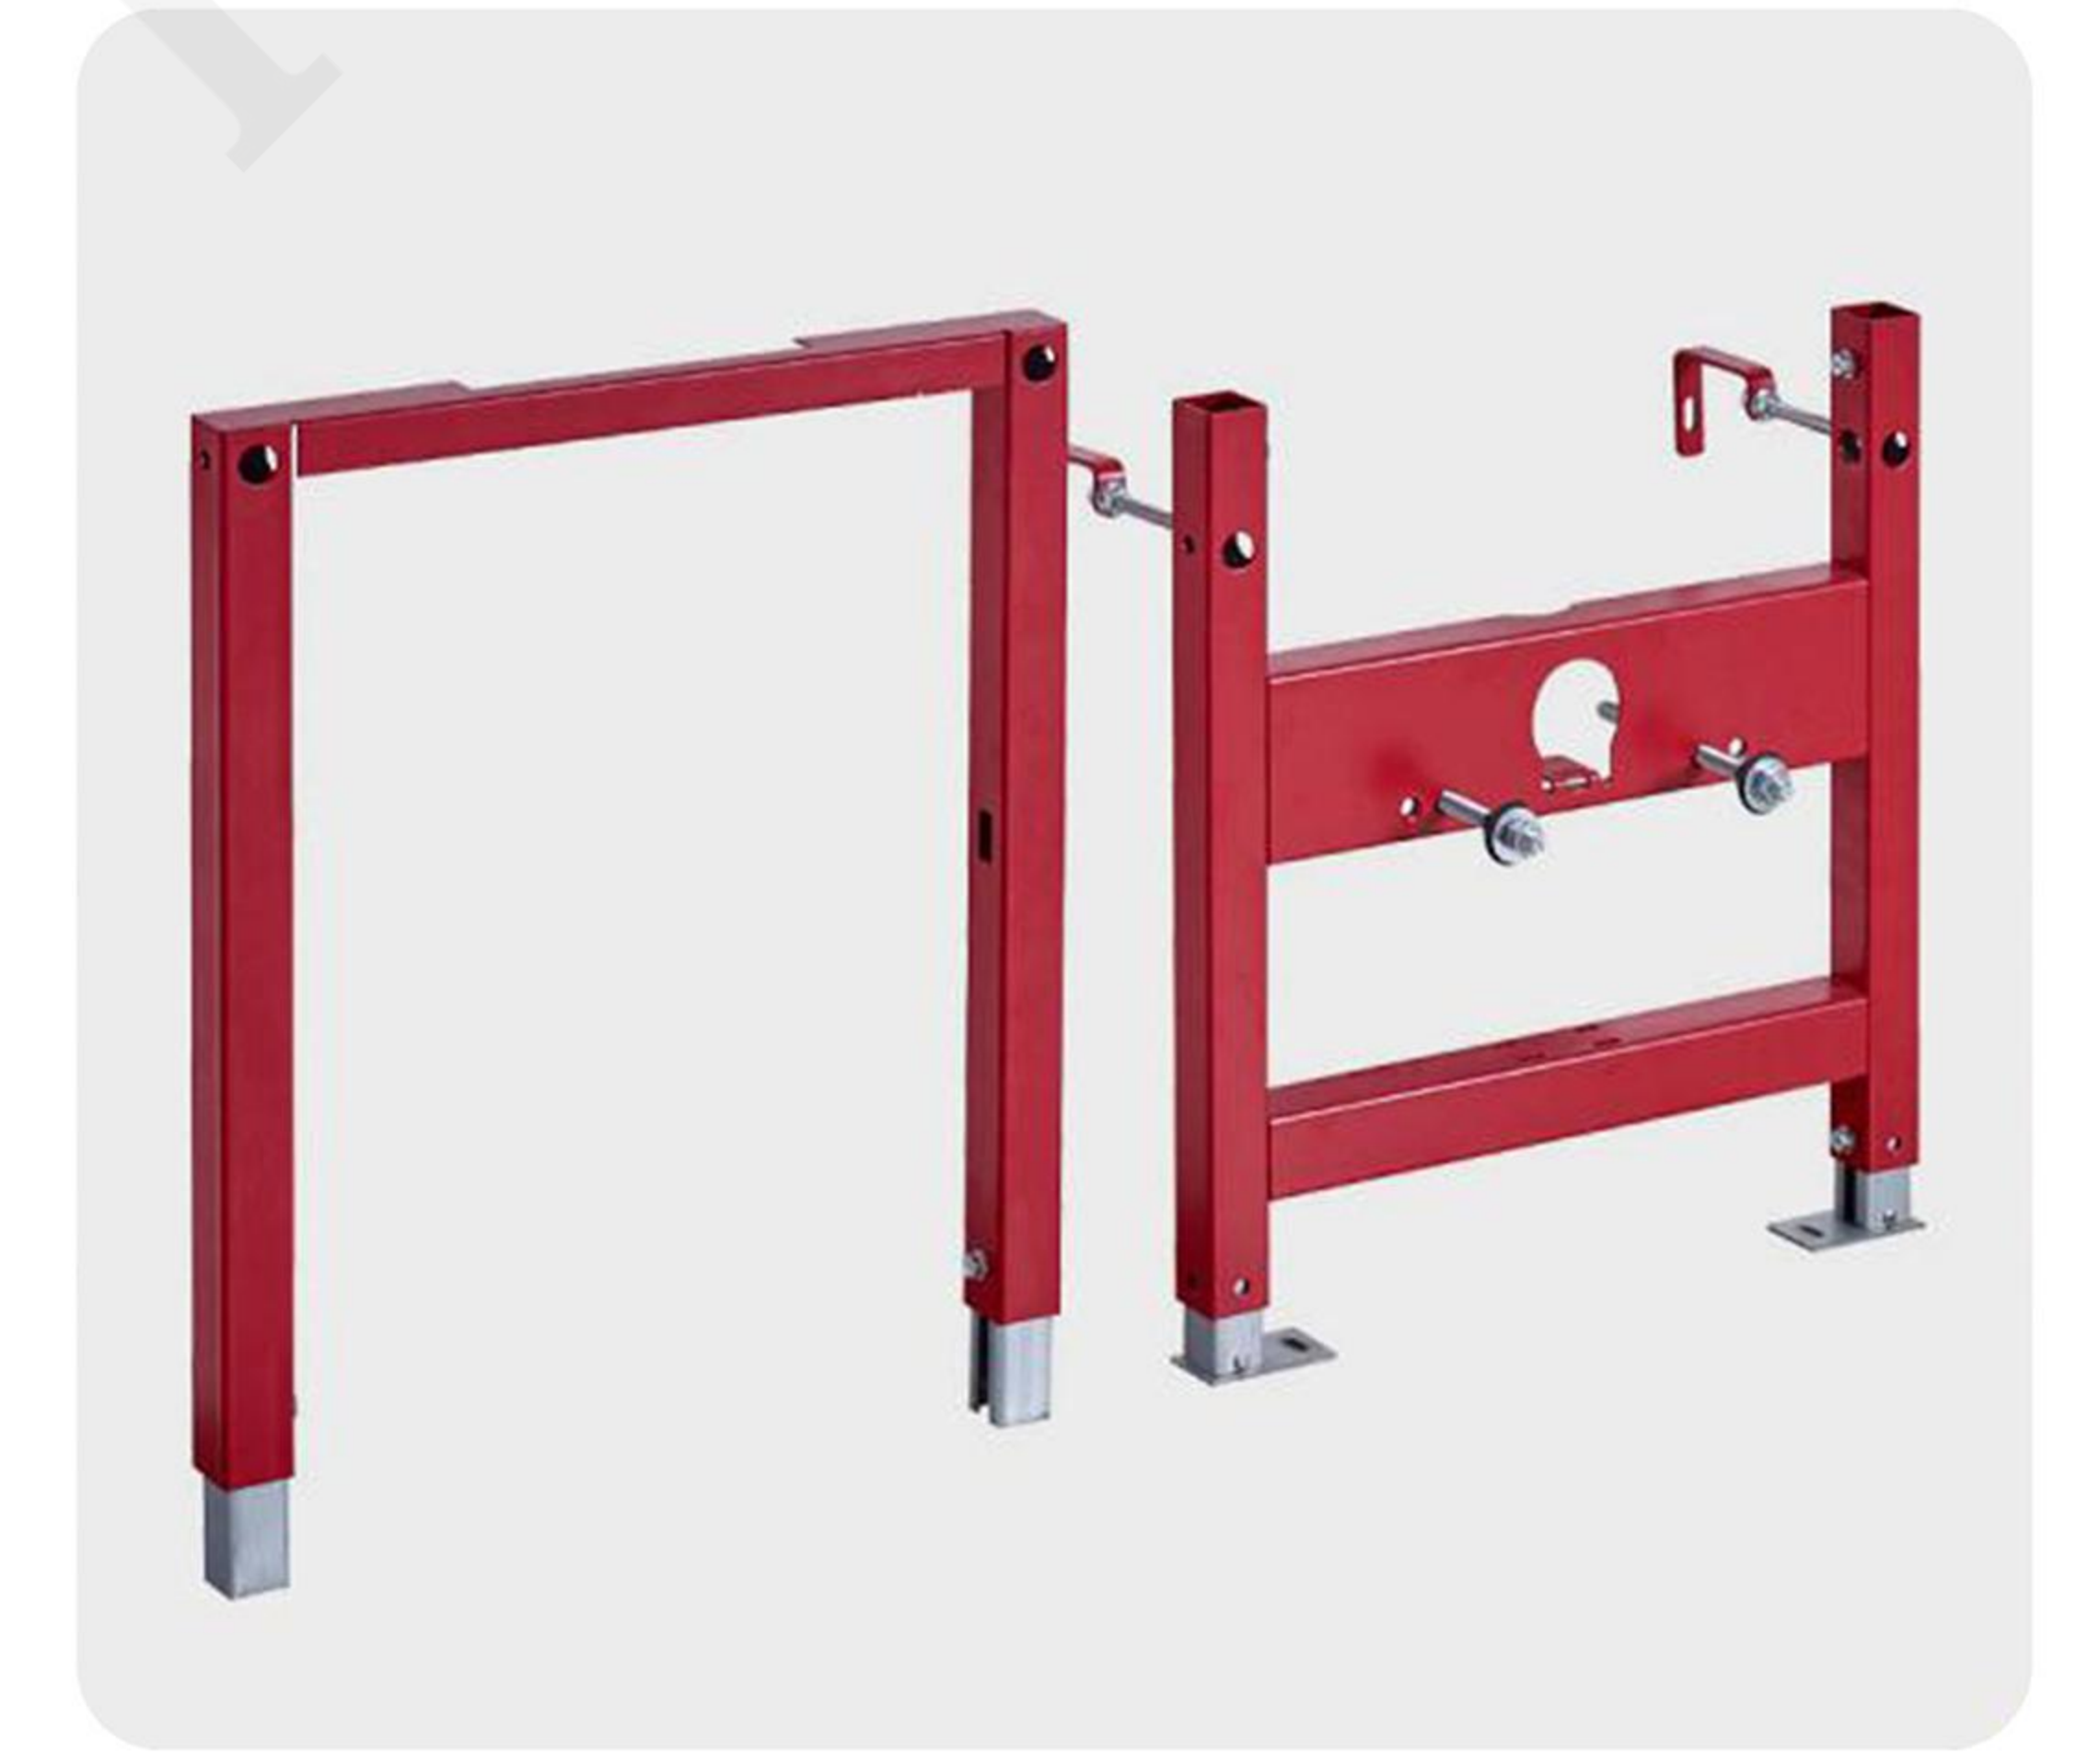

- The material thickness of the support body is 2.0mm and the thickness of the toilet support plate is 3.0mm. The self-weight of the bracket is 10.2kg which can bear more than 400kg weight. The thickness of baking paint reaches 159 microns, with strong corrosion resistance.
- The panel is made of ABS engineering plastic with novel styles and various color to choose.
- The main body of the water tank is made of Saudi HDPE high-density material which is blow-molded at one time, without welding seam to avoid the hidden danger of water leakage.  
The styrofoam outside the tank can keep the water tank warm in low-temperature weather, and prevent the surface of the tanks from condensation at high temperature, to avoid the tiles paved on it from falling off.
- The sewage pipe made of PVC or HDPE is optional, which has strong corrosion resistance to ensure the strength of the installation.
- The sewage pipe made of PVC or HDPE is optional, which has strong corrosion resistance to ensure the strength of the installation.
- The height adjustment range of iron leg is 0~200mm. It is suitable for the installation of descending board type bathroom.

H501A  
Standard model  
Size:500x165x1125mm

H-TH500A  
Intelligent model  
Size:500x165x1230mm

H502A  
Separate model  
Size:500x165x1125mm

**H502A**  
Children's model  
Size: 300x190x1000mm

**H401A**  
Simple model  
Size: 400x165x1160mm