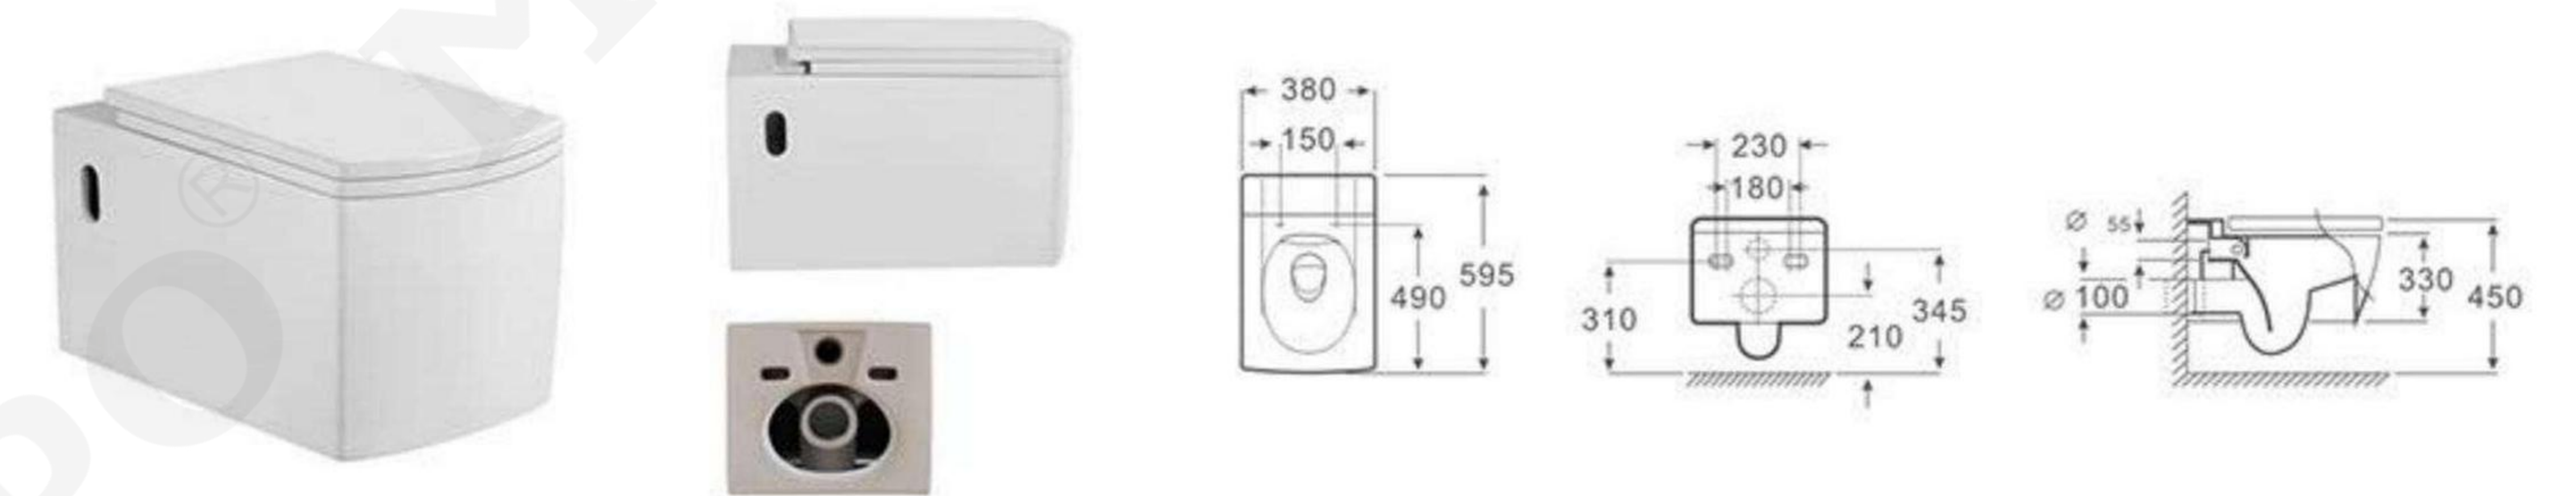

Model	Product Name	Size	P-trap
MP-113	Washdown wall-hung toilet	595x380x330mm	180mm