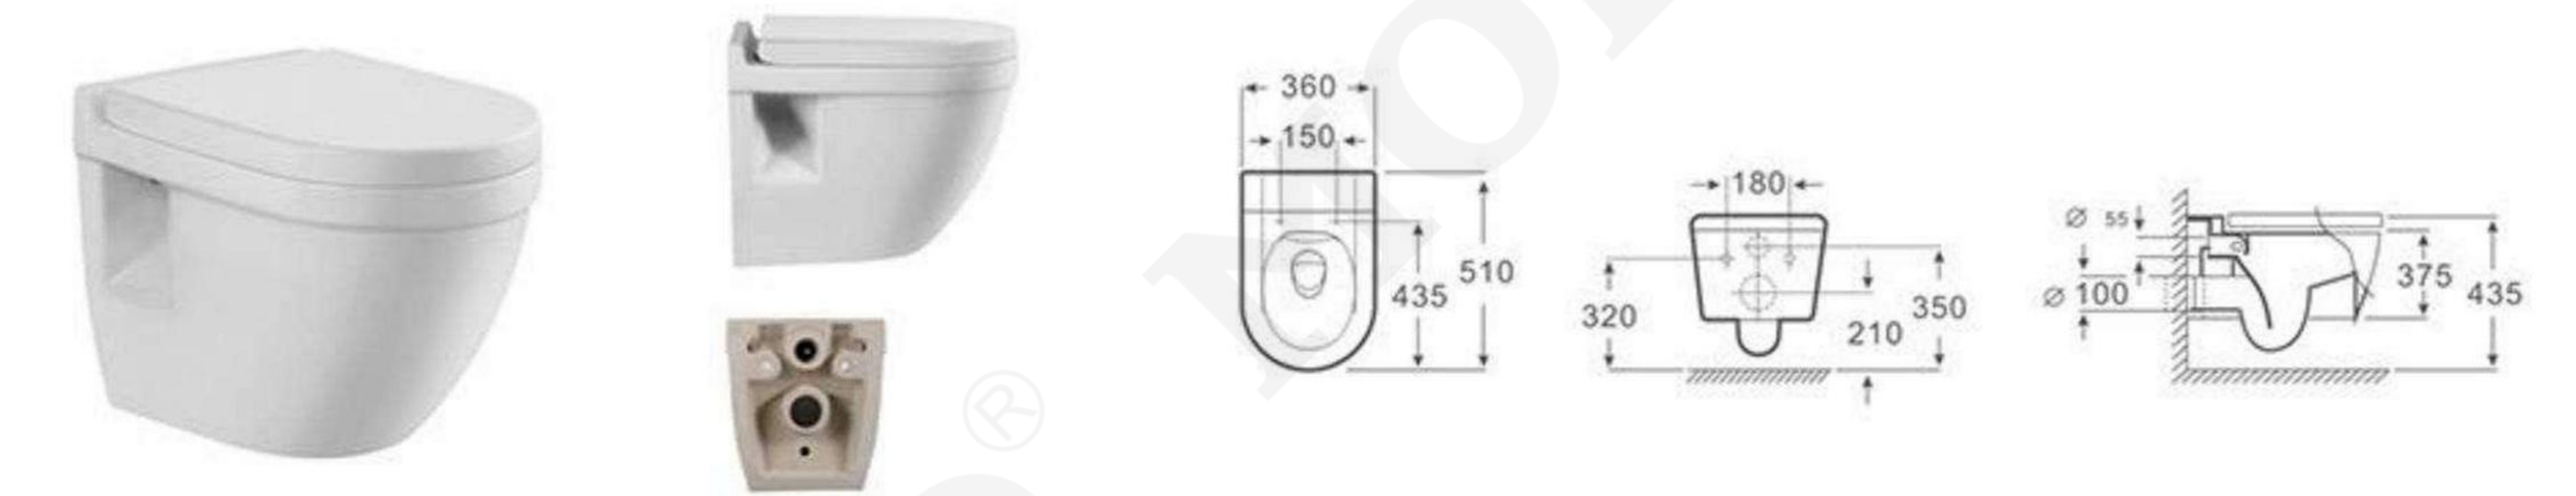

Model	Product Name	Size	P-trap
MP-114	Washdown wall-hung toilet	510x360x375mm	180mm