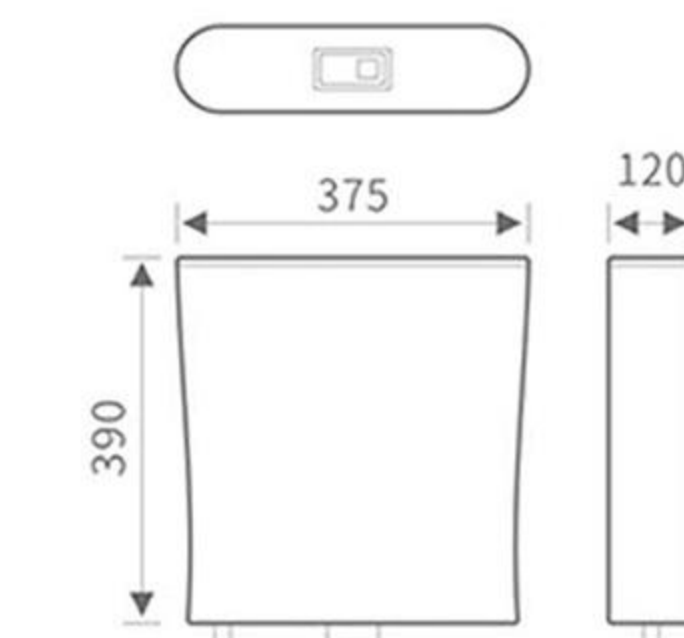

Straightly right angle  
no place to hide dirt

Simply artistic  
exceeds the international standards

Pan edges are paralleled

**MP-802**  
Size:370x110x382mm

**MP-803**  
Size:380x110x430mm

**MP-804**  
Size:380x110x430mm

**MP-805**  
Size:380x125x410mm

**MP-806**  
Size:395x130x380mm

**MP-807**  
Size:390x125x410mm

**MP-808W**  
Size:380x120x410mm

**MP-808H**  
Size:380x120x410mm

**MP-808**  
Size:380x120x410mm

 Easily cover open  
 Open the cover with just a click

**MP-809**  
Size:360x100x360mm

**MP-810**  
Size:340x110x370mm

**MP-811**  
Size:365x115x390mm

**MP-817**  
Size:395x110x400mm

**MP-820**  
Size:395x85x400mm

**MP-822**  
Size:365x110x420mm

**MP-823G**  
Size:375x120x390mm

**MP-824**  
Size:340x125x375mm

**MP-826W**  
Size:340x115x370mm

**MP-813**  
Size:365x110x400mm

**MP-814**  
Size:385x120x390mm

**MP-815**  
Size:370x110x380mm