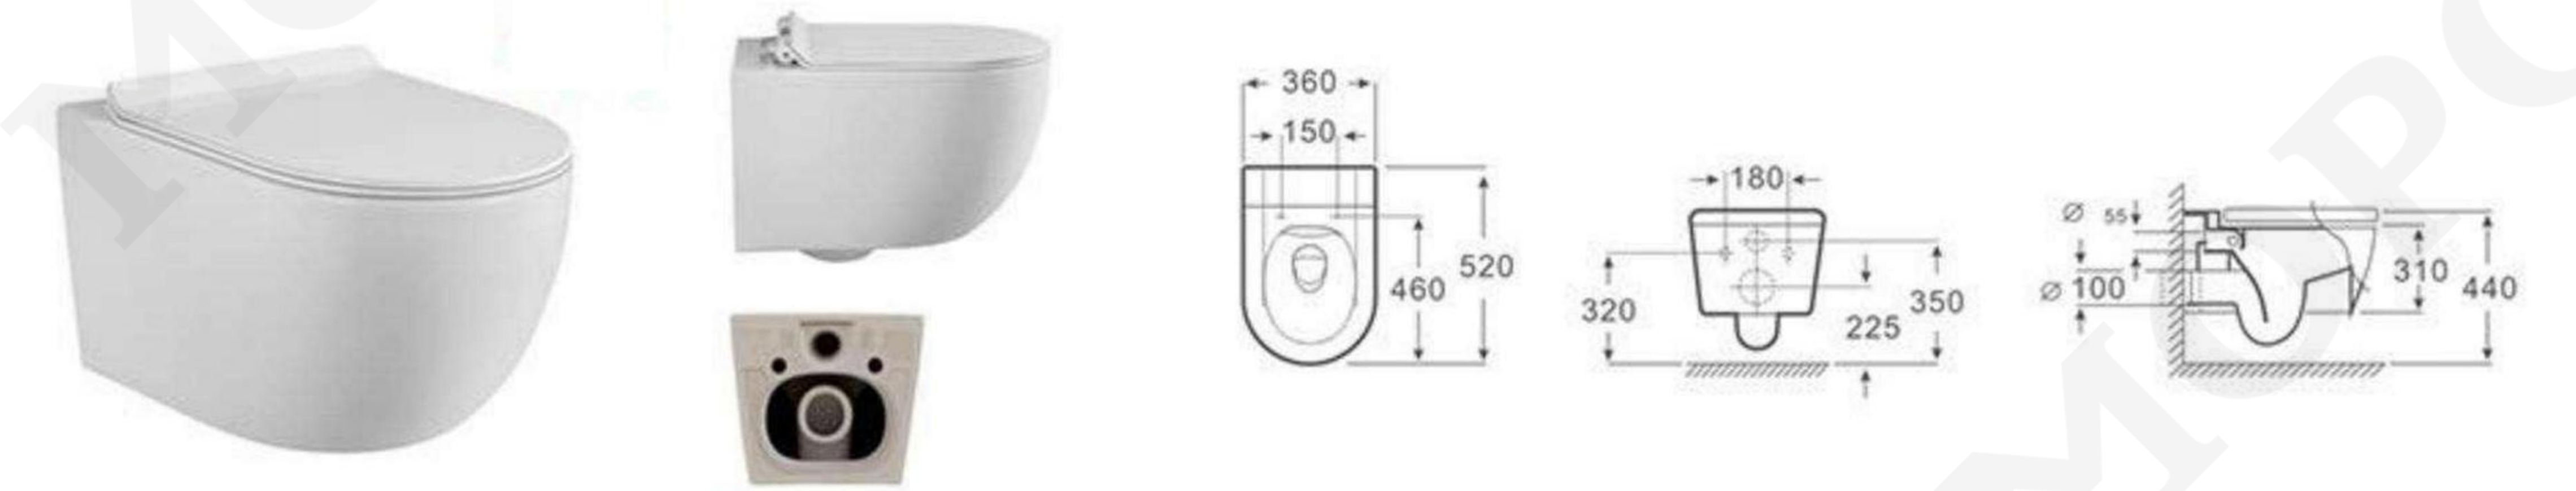

Model	Product Name	Size	P-trap
MP-176	Collosion type flush wall-hung toilet	520x360x310mm	180mm