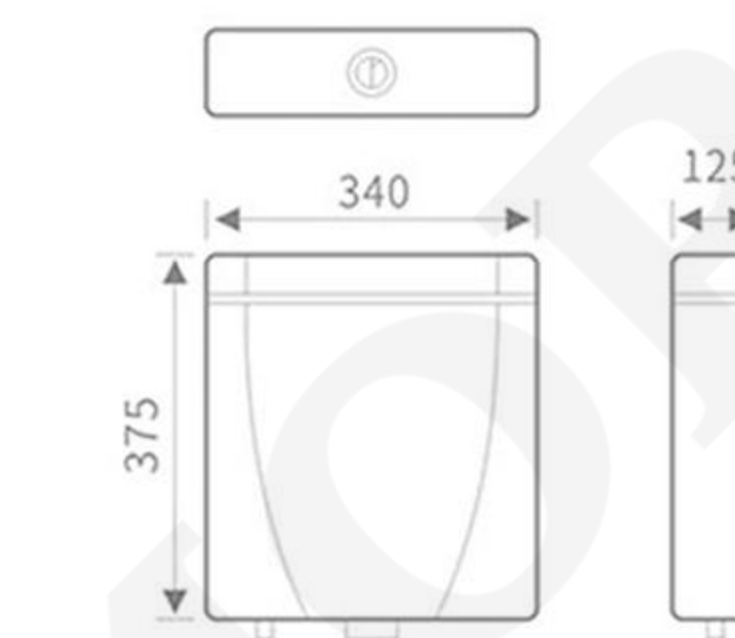

Straightly right angle  
no place to hide dirt

Simply artistic  
exceeds the international standards

Pan edges are paralleled

**MP-802**  
Size:370x110x382mm

**MP-803**  
Size:380x110x430mm

**MP-804**  
Size:380x110x430mm

 Easily cover open  
 Open the cover with just a click

**MP-809**  
Size:360x100x360mm

**MP-810**  
Size:340x110x370mm

**MP-811**  
Size:365x115x390mm

**MP-817**  
Size:395x110x400mm

**MP-820**  
Size:395x85x400mm

**MP-822**  
Size:365x110x420mm

**MP-823G**  
Size:375x120x390mm

**MP-824**  
Size:340x125x375mm

**MP-826W**  
Size:340x115x370mm

**MP-813**  
Size:365x110x400mm

**MP-814**  
Size:385x120x390mm

**MP-815**  
Size:370x110x380mm