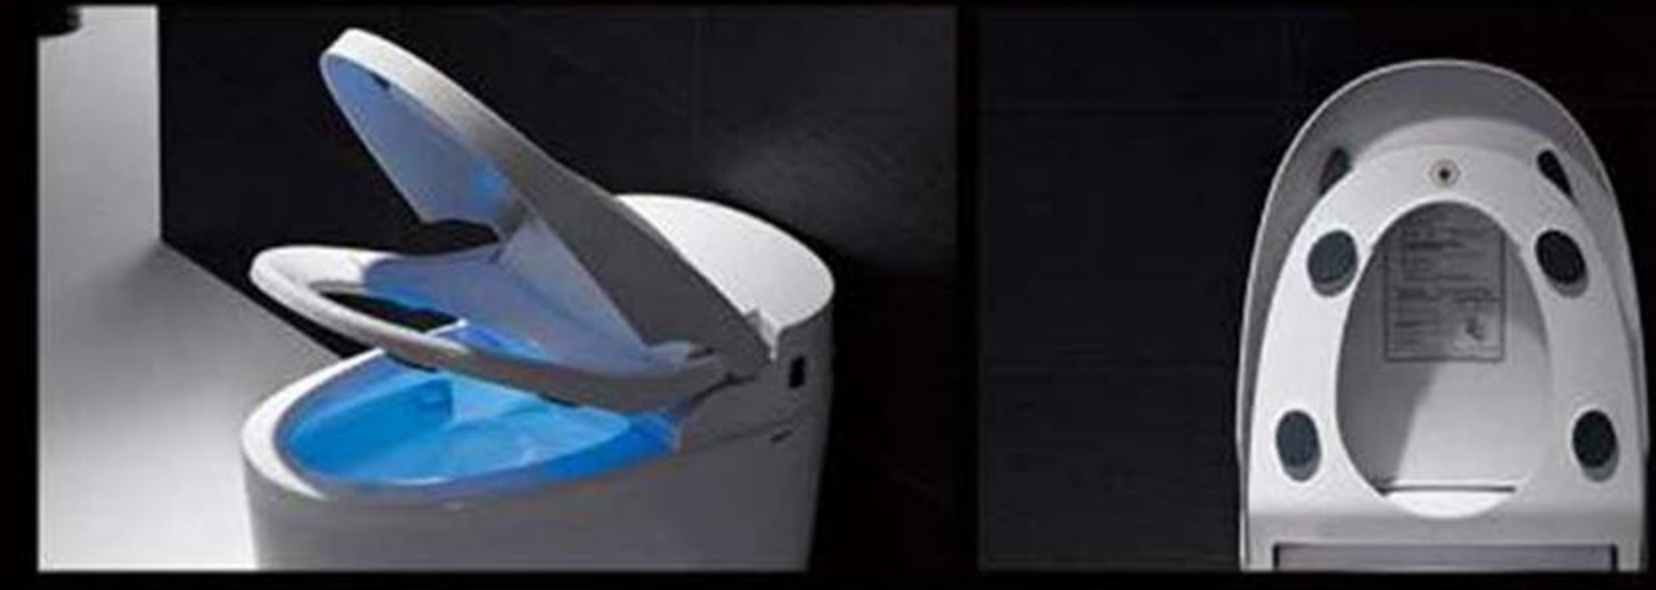

MP-M7B  
Size:700x410x560mm  
S-trap:250/300/400mm

MP-M1  
Size:700x410x560mm  
S-trap:300/400mm  
P-trap:180mm

MP-V006  
Size:606x398x469mm  
P-trap:180mm

MP-V007  
Size:600x380x435mm  
P-trap:180mm

MP-3003  
Size:680x400x525mm  
S-trap:300/400mm