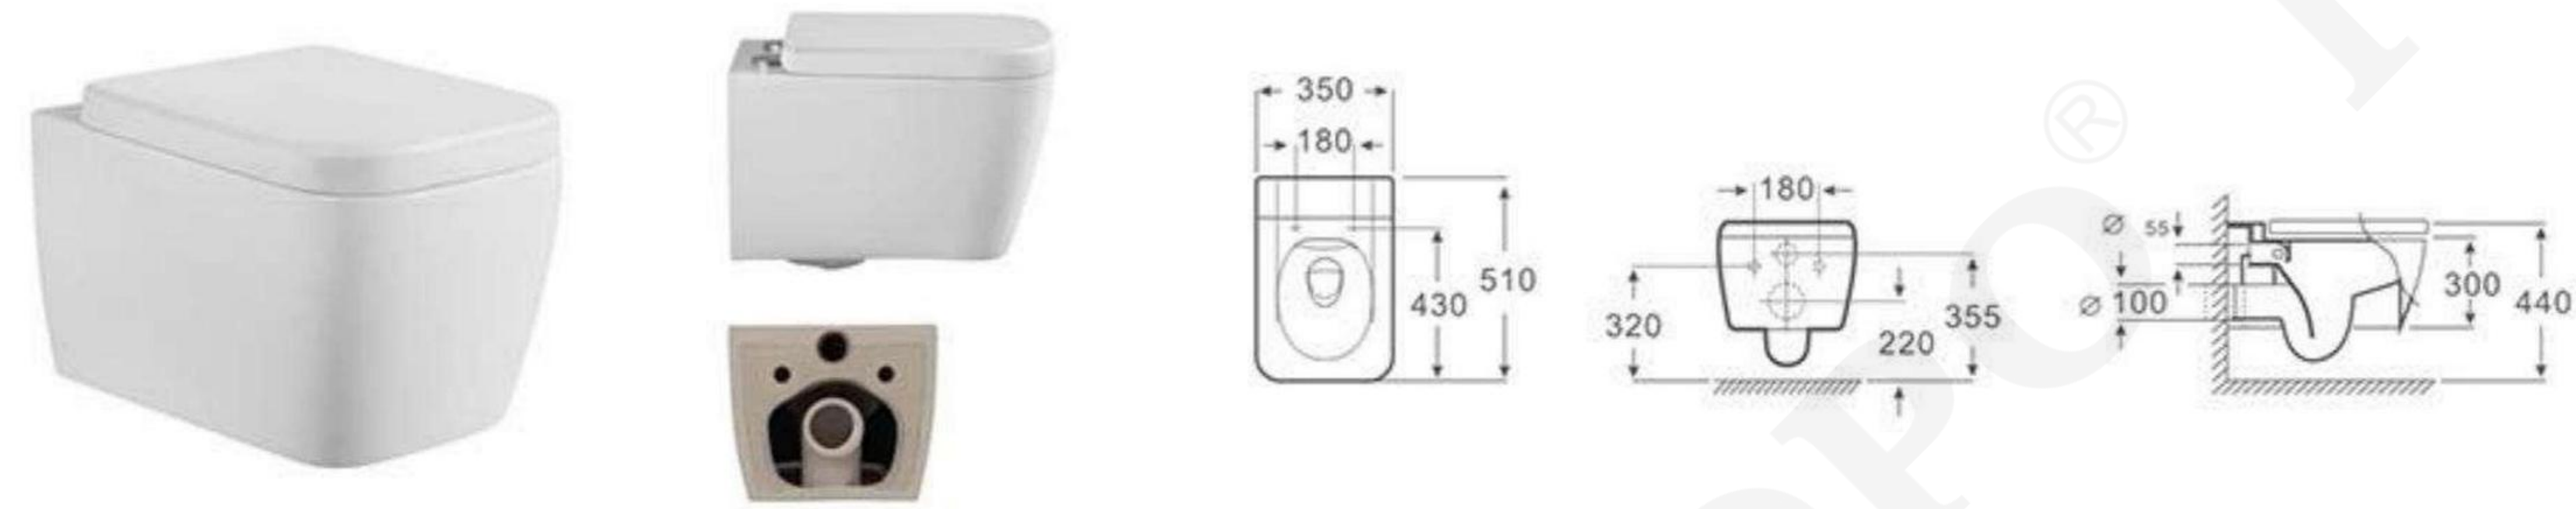

Model	Product Name	Size	P-trap
MP-148	Washdown wall-hung toilet	510x350x300mm	180mm