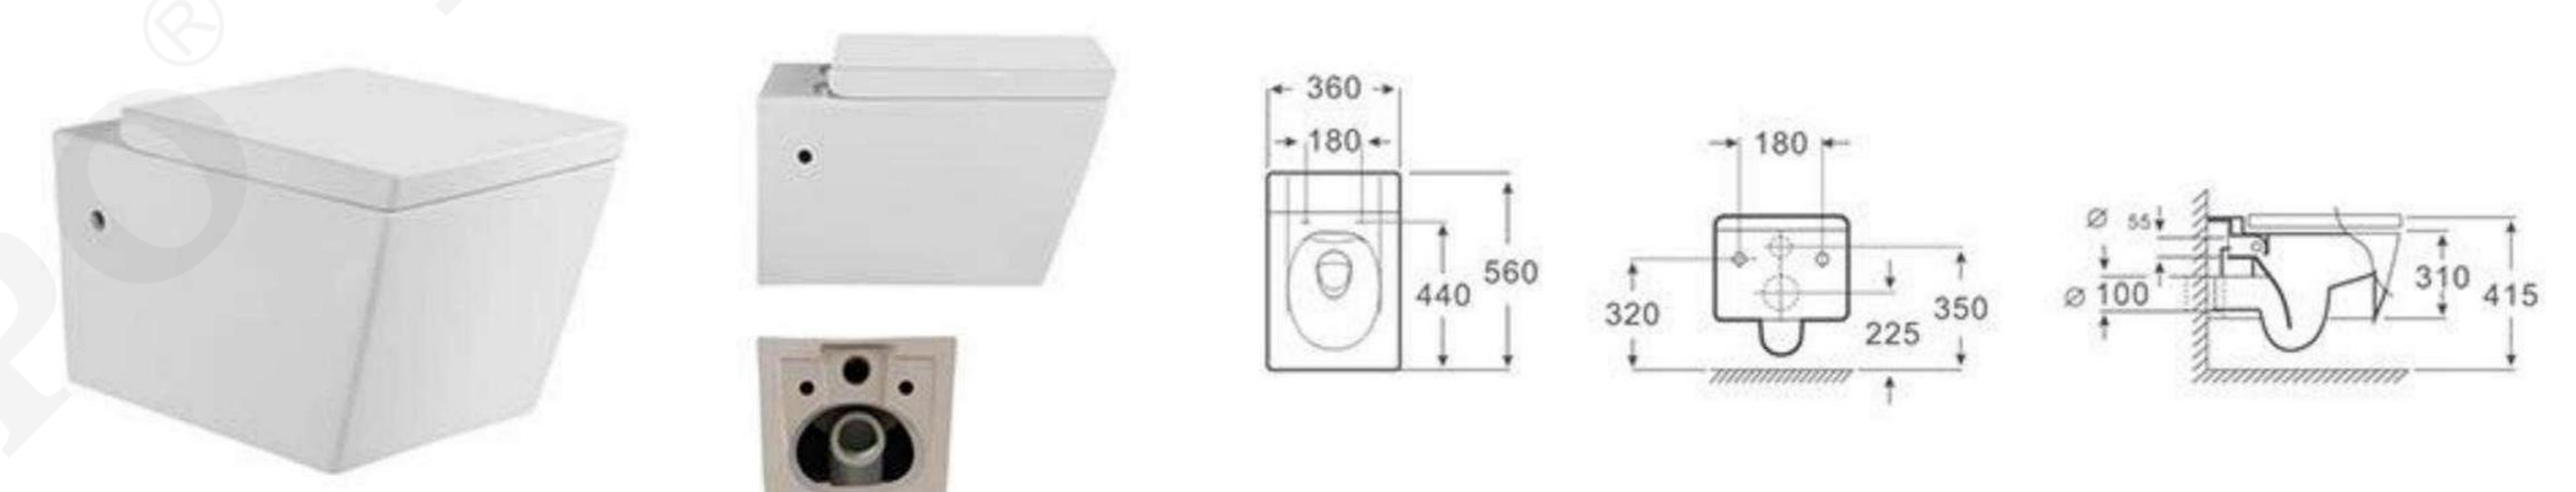

Model	Product Name	Size	P-trap
MP-133	Washdown wall-hung toilet	560x360x310mm	180mm