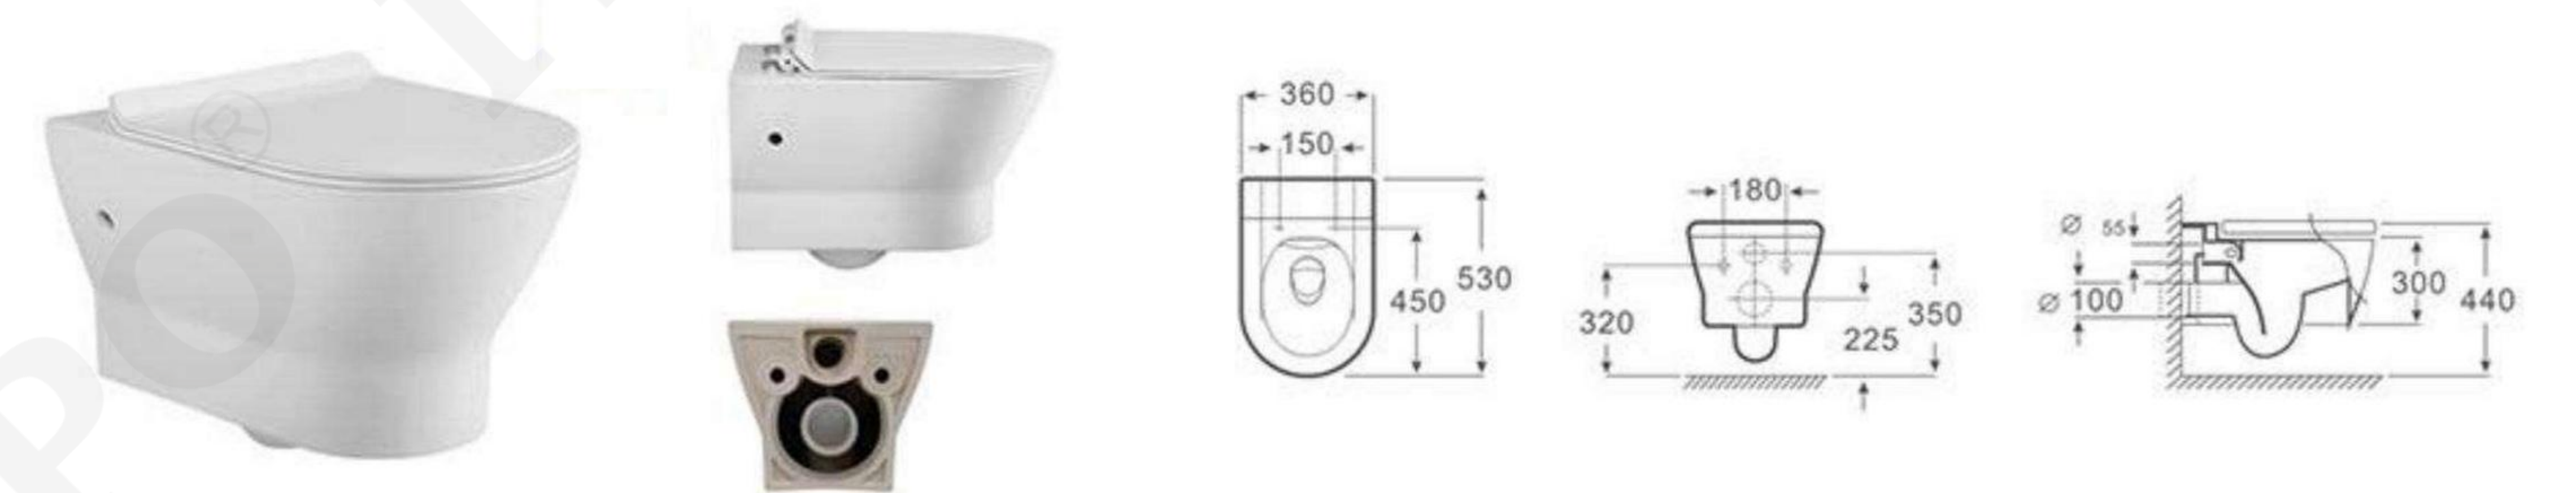

Model	Product Name	Size	P-trap
MP-172	Collision type flush wall-hung toilet	530x360x300mm	180mm