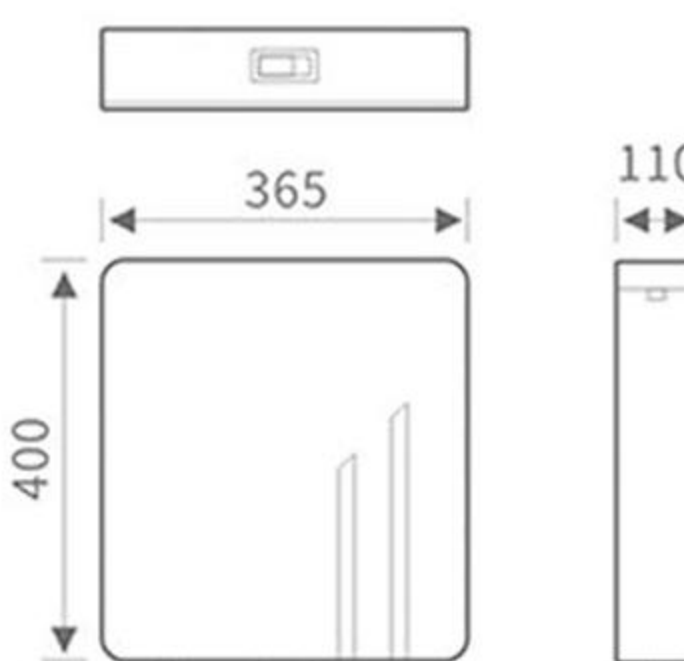

Straightly right angle  
no place to hide dirt

Simply artistic  
exceeds the international standards

Pan edges are paralleled

**MP-802**  
Size:370x110x382mm

**MP-803**  
Size:380x110x430mm

**MP-804**  
Size:380x110x430mm

 Easily cover open  
 Open the cover with just a click

**MP-809**  
Size:360x100x360mm

**MP-810**  
Size:340x110x370mm

**MP-811**  
Size:365x115x390mm

**MP-817**  
Size:395x110x400mm

**MP-820**  
Size:395x85x400mm

**MP-822**  
Size:365x110x420mm

**MP-823G**  
Size:375x120x390mm

**MP-824**  
Size:340x125x375mm

**MP-826W**  
Size:340x115x370mm

**MP-813**  
Size:365x110x400mm

**MP-814**  
Size:385x120x390mm

**MP-815**  
Size:370x110x380mm

**MP-826B**  
Size:340x115x370mm

**MP-826G**  
Size:340x115x370mm

**MP-827**  
Size:375x120x405mm