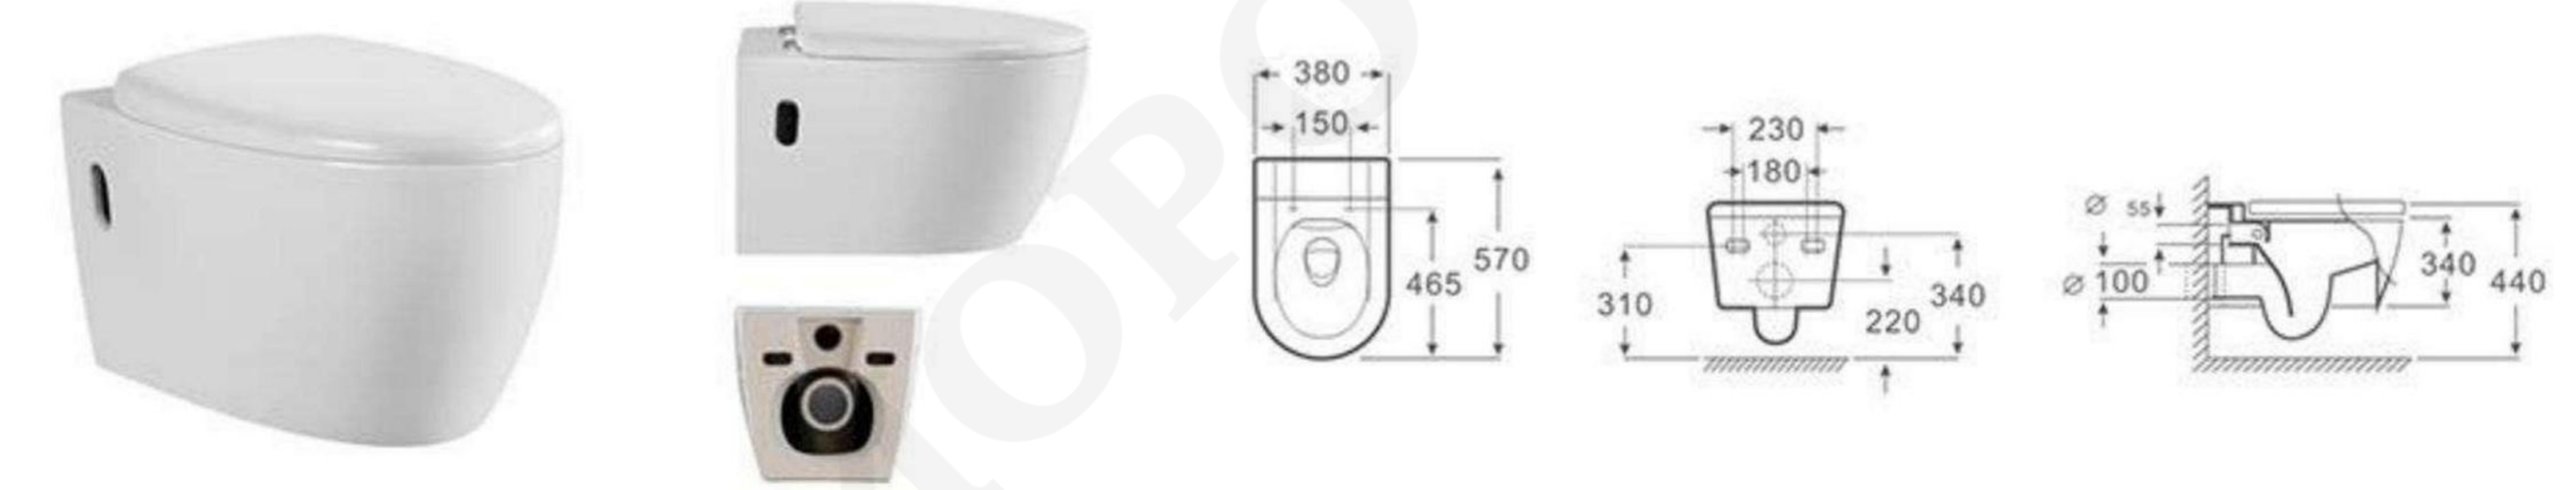

MP- WNO013
Size:680x460x595mm

MP- WNG015
Size:680x460x595mm

MP- WNG016
Size:680x460x595mm

Model	Product Name	Size	P-trap
MP-111	Washdown wall-hung toilet	570x380x340mm	180mm