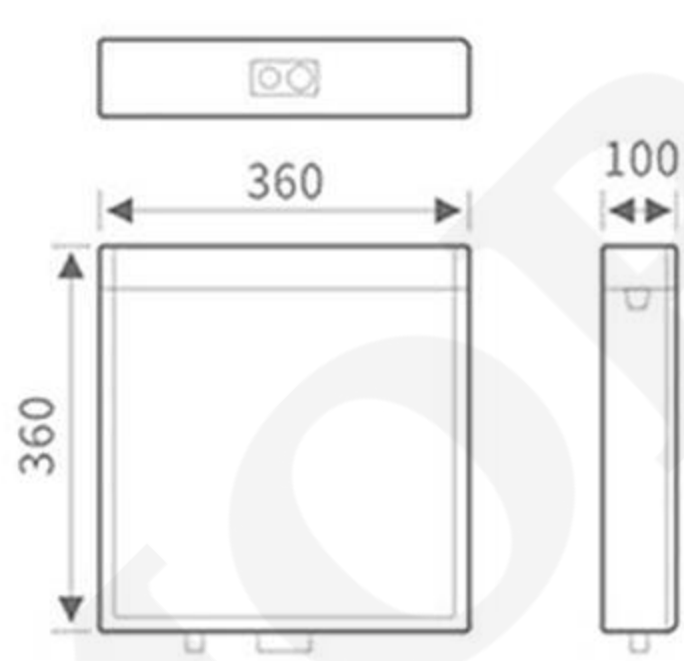

Straightly right angle  
no place to hide dirt

Simply artistic  
exceeds the international standards

Pan edges are paralleled

**MP-802**  
Size:370x110x382mm

**MP-803**  
Size:380x110x430mm

**MP-804**  
Size:380x110x430mm

**MP-805**  
Size:380x125x410mm

**MP-806**  
Size:395x130x380mm

**MP-807**  
Size:390x125x410mm

**MP-808W**  
Size:380x120x410mm

**MP-808H**  
Size:380x120x410mm

**MP-808**  
Size:380x120x410mm

## 2 Flush Volumes to Save More Water

 High grade electroplated technology  
 Flush fitting equipped with latest water-saving technology

 Aesthetic silver line decoration brights up the interior design.

 Easily cover open  
 Open the cover with just a click

**MP-809**  
Size:360x100x360mm

**MP-810**  
Size:340x110x370mm

**MP-811**  
Size:365x115x390mm

**MP-817**  
Size:395x110x400mm

**MP-820**  
Size:395x85x400mm