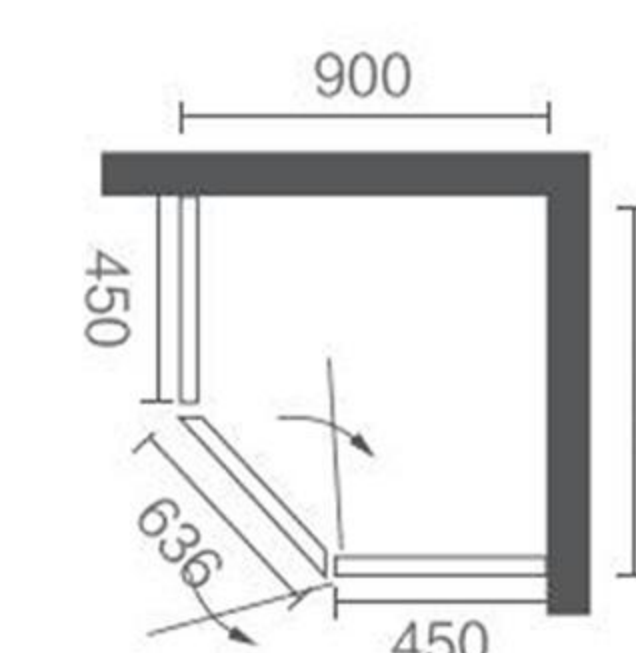

#### MP-E9001

Shower Room  
Glass thickness:8mm  
Color:Mirror, Matte Black, Titanium,  
Gunmetal Grey  
MOQ of squares:3m<sup>2</sup>  
Size:900x900x2000mm  
1000x1000x2000mm