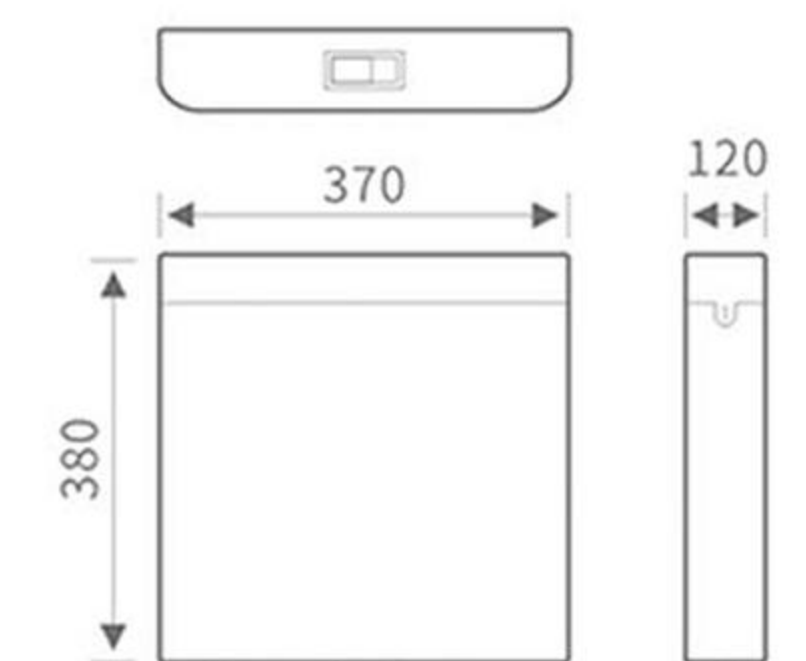

 Easily cover open  
 Open the cover with just a click

**MP-809**  
Size:360x100x360mm

**MP-810**  
Size:340x110x370mm

**MP-811**  
Size:365x115x390mm

**MP-817**  
Size:395x110x400mm

**MP-820**  
Size:395x85x400mm

**MP-822**  
Size:365x110x420mm

**MP-823G**  
Size:375x120x390mm

**MP-824**  
Size:340x125x375mm

**MP-826W**  
Size:340x115x370mm

**MP-813**  
Size:365x110x400mm

**MP-814**  
Size:385x120x390mm

**MP-815**  
Size:370x110x380mm

**MP-826B**  
Size:340x115x370mm

**MP-826G**  
Size:340x115x370mm

**MP-827**  
Size:375x120x405mm