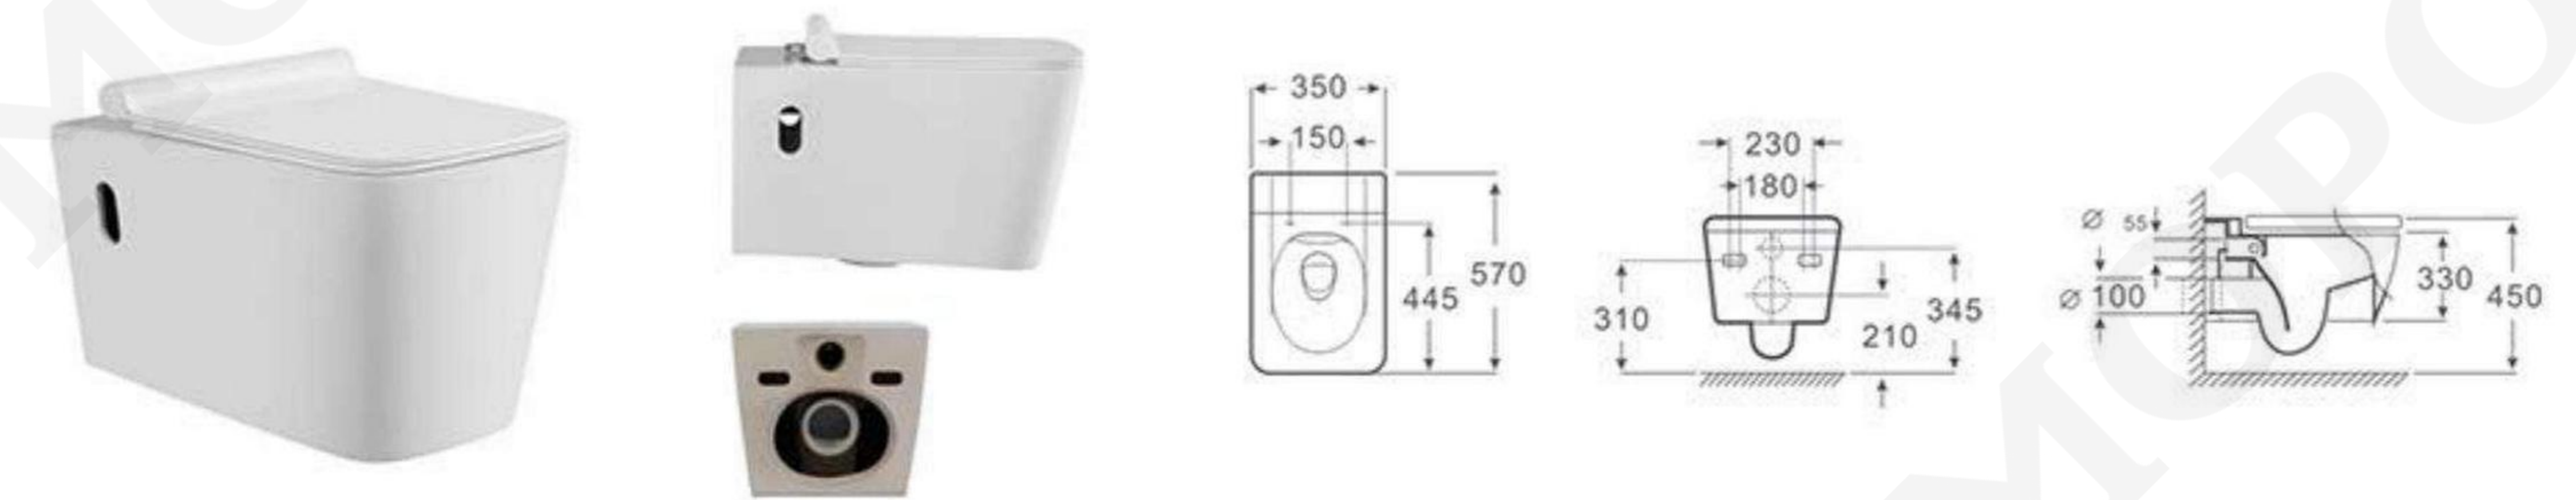

Model	Product Name	Size	P-trap
MP-112	Washdown wall-hung toilet	570x350x330mm	180mm