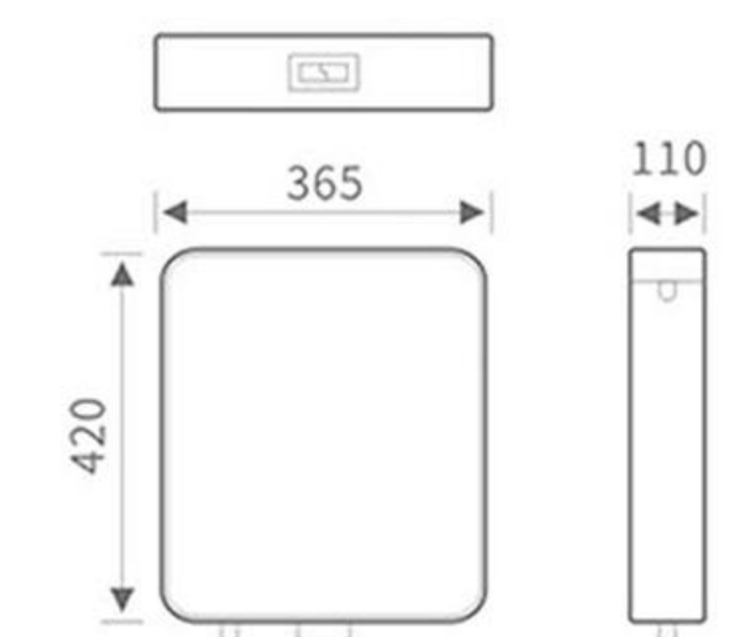

Straightly right angle  
no place to hide dirt

Simply artistic  
exceeds the international standards

Pan edges are paralleled

**MP-802**  
Size:370x110x382mm

**MP-803**  
Size:380x110x430mm

**MP-804**  
Size:380x110x430mm

 Easily cover open  
 Open the cover with just a click

**MP-809**  
Size:360x100x360mm

**MP-810**  
Size:340x110x370mm

**MP-811**  
Size:365x115x390mm

**MP-817**  
Size:395x110x400mm

**MP-820**  
Size:395x85x400mm

**MP-822**  
Size:365x110x420mm

**MP-823G**  
Size:375x120x390mm

**MP-824**  
Size:340x125x375mm

**MP-826W**  
Size:340x115x370mm

**MP-813**  
Size:365x110x400mm

**MP-814**  
Size:385x120x390mm

**MP-815**  
Size:370x110x380mm