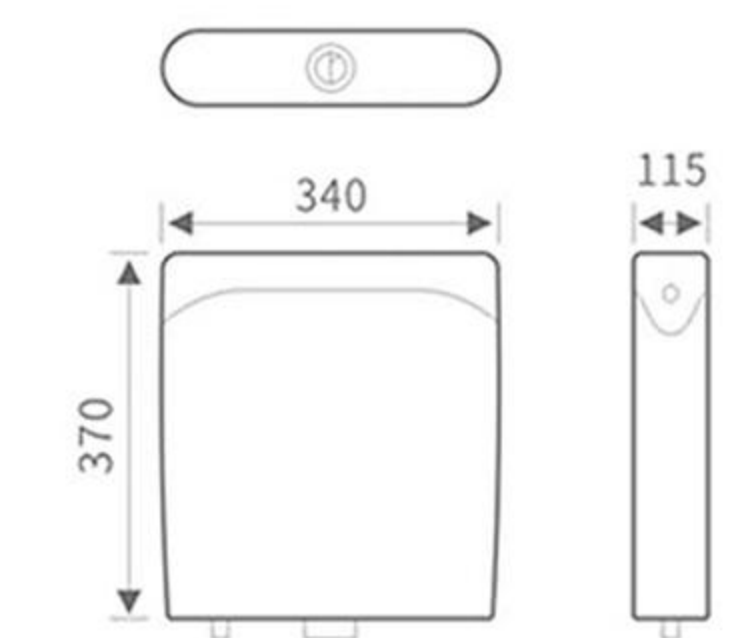

 Easily cover open  
 Open the cover with just a click

**MP-809**  
Size:360x100x360mm

**MP-810**  
Size:340x110x370mm

**MP-811**  
Size:365x115x390mm

**MP-817**  
Size:395x110x400mm

**MP-820**  
Size:395x85x400mm

**MP-822**  
Size:365x110x420mm

**MP-823G**  
Size:375x120x390mm

**MP-824**  
Size:340x125x375mm

**MP-826W**  
Size:340x115x370mm

**MP-813**  
Size:365x110x400mm

**MP-814**  
Size:385x120x390mm

**MP-815**  
Size:370x110x380mm

**MP-826B**  
Size:340x115x370mm

**MP-826G**  
Size:340x115x370mm

**MP-827**  
Size:375x120x405mm