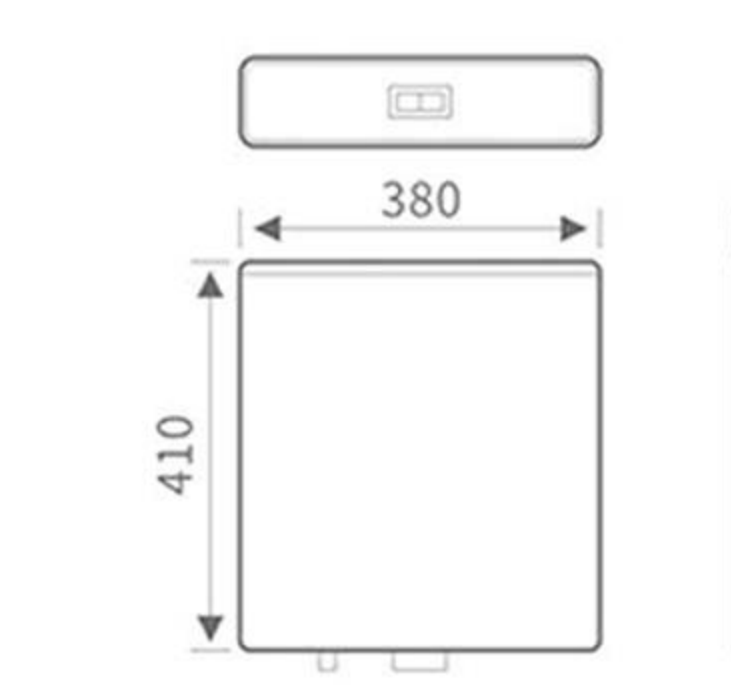

Straightly right angle  
no place to hide dirt

Simply artistic  
exceeds the international standards

Pan edges are paralleled

**MP-802**  
Size:370x110x382mm

**MP-803**  
Size:380x110x430mm

**MP-804**  
Size:380x110x430mm

**MP-805**  
Size:380x125x410mm

**MP-806**  
Size:395x130x380mm

**MP-807**  
Size:390x125x410mm

**MP-808W**  
Size:380x120x410mm

**MP-808H**  
Size:380x120x410mm

**MP-808**  
Size:380x120x410mm