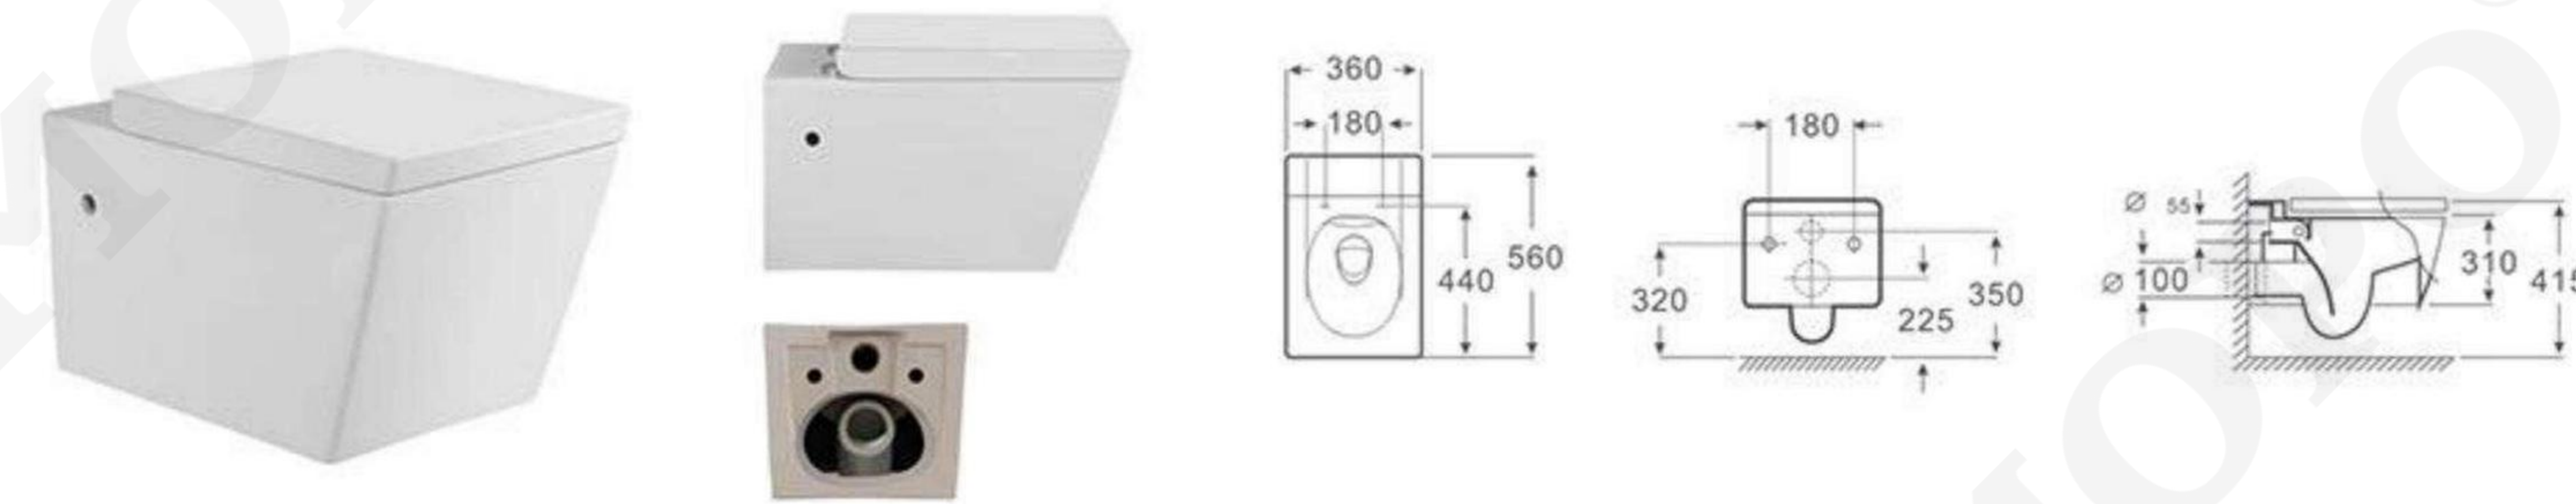

Model	Product Name	Size	P-trap
MP-133	Washdown wall-hung toilet	560x360x310mm	180mm