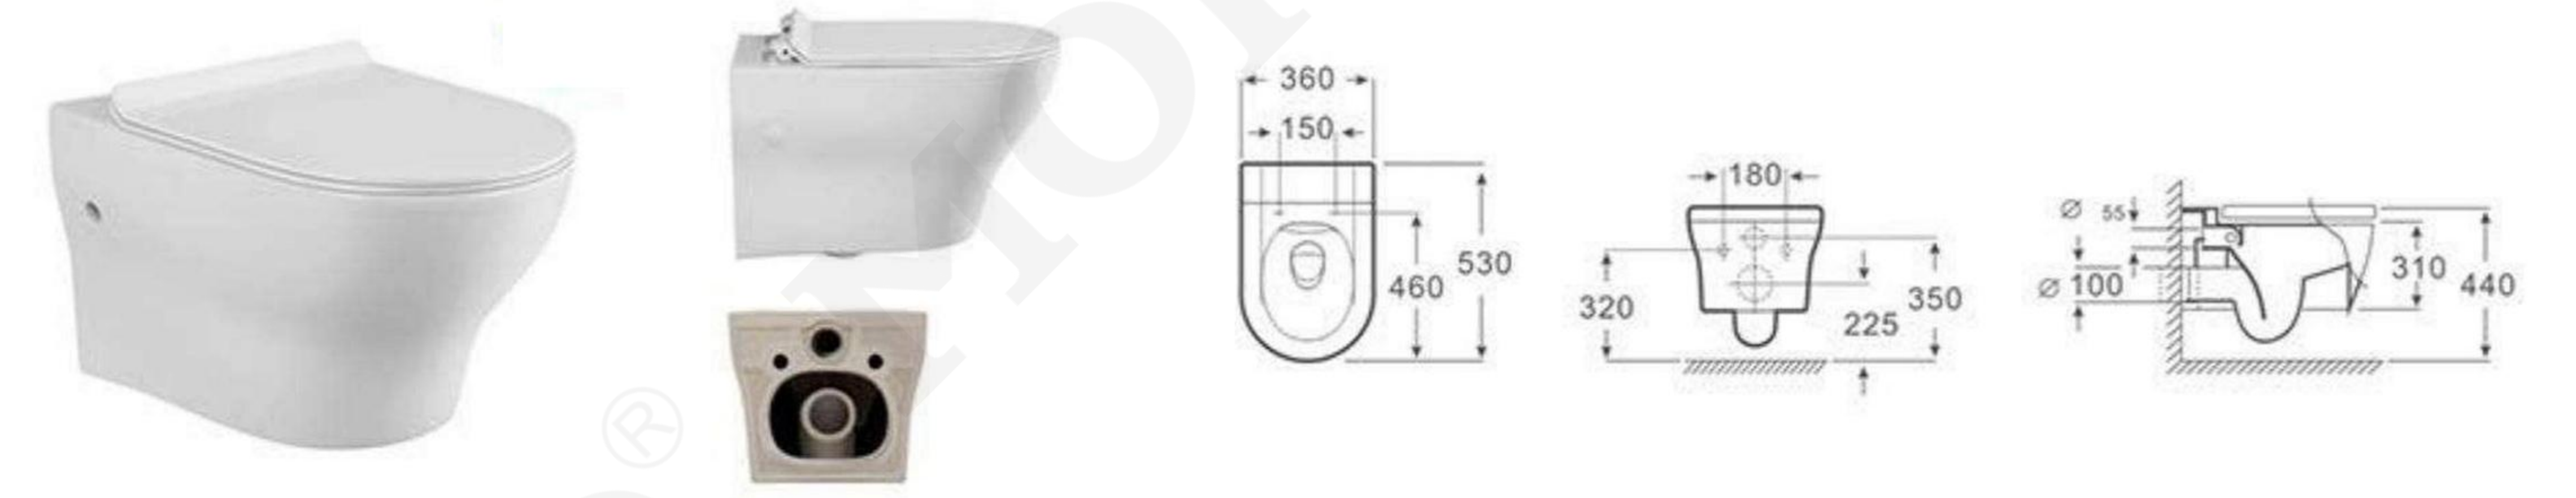

Model	Product Name	Size	P-trap
MP-177	Eddy double wall-hung toilet	530x360x310mm	180mm