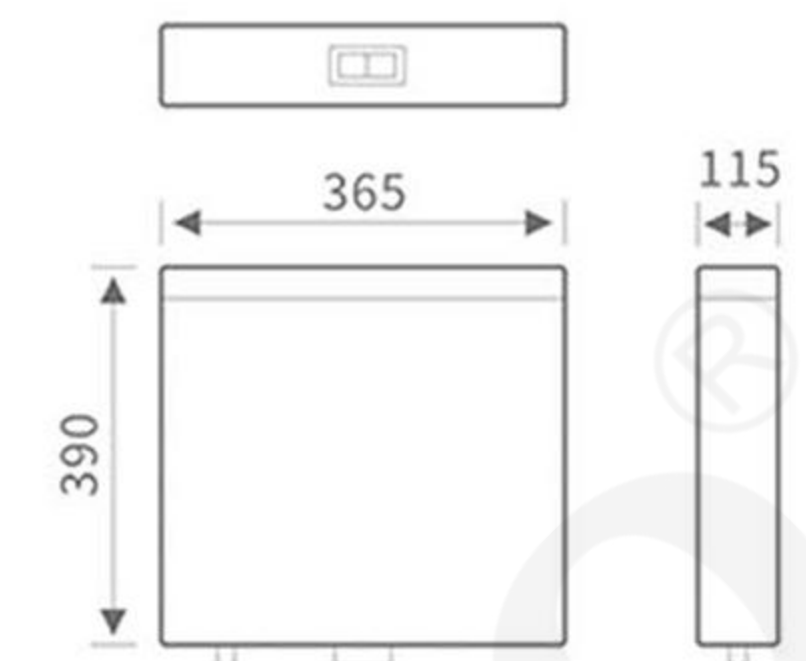

Straightly right angle  
no place to hide dirt

Simply artistic  
exceeds the international standards

Pan edges are paralleled

**MP-802**  
Size:370x110x382mm

**MP-803**  
Size:380x110x430mm

**MP-804**  
Size:380x110x430mm

 Easily cover open  
 Open the cover with just a click

**MP-809**  
Size:360x100x360mm

**MP-810**  
Size:340x110x370mm

**MP-811**  
Size:365x115x390mm

**MP-817**  
Size:395x110x400mm

**MP-820**  
Size:395x85x400mm