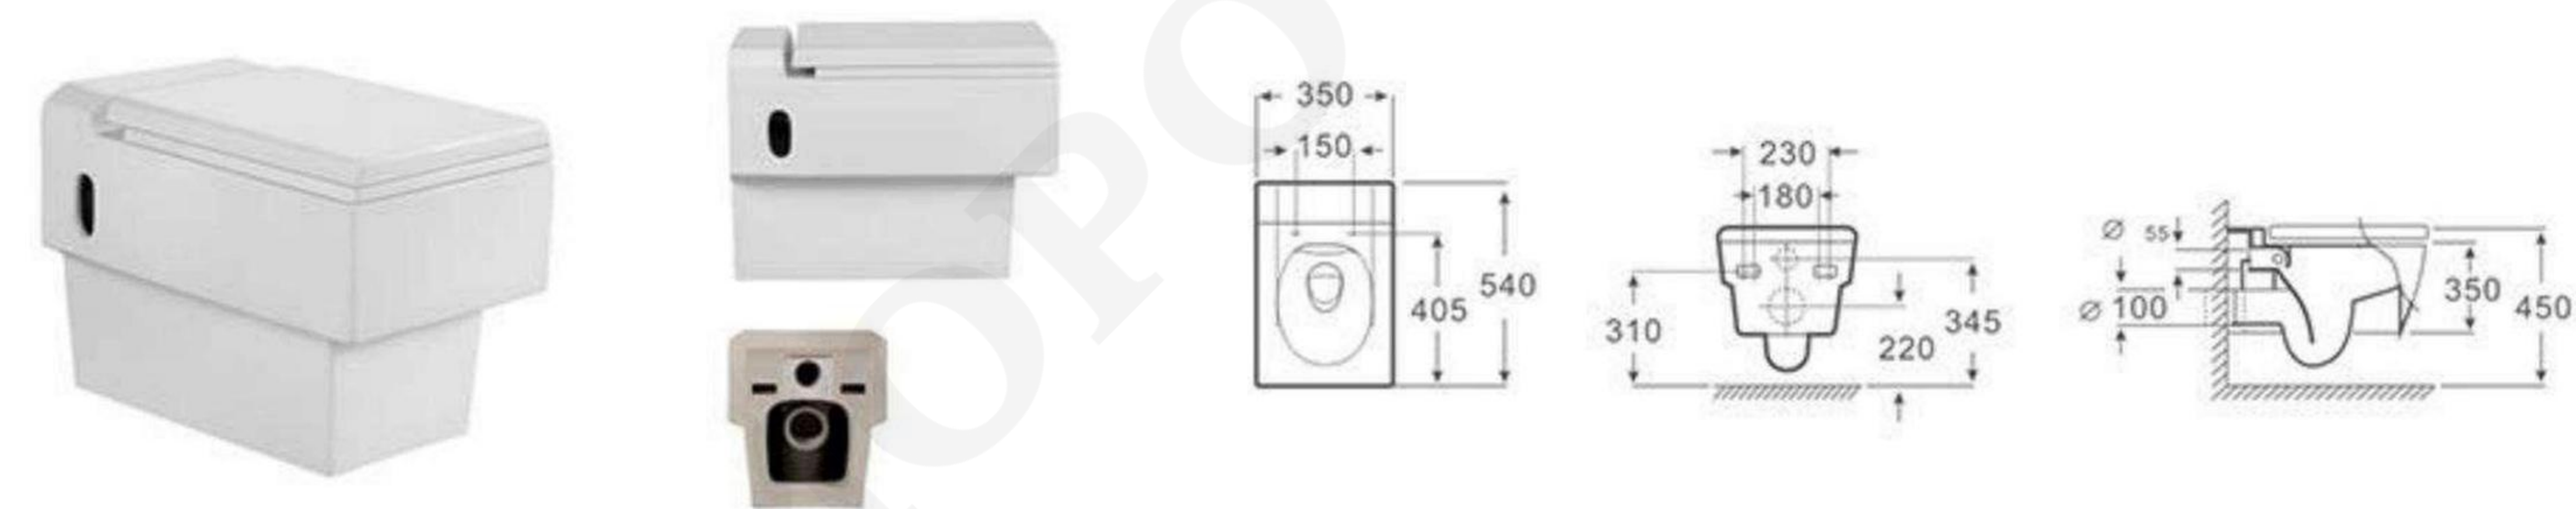

Model	Product Name	Size	P-trap
MP-145	Washdown wall-hung toilet	540x350x350mm	180mm