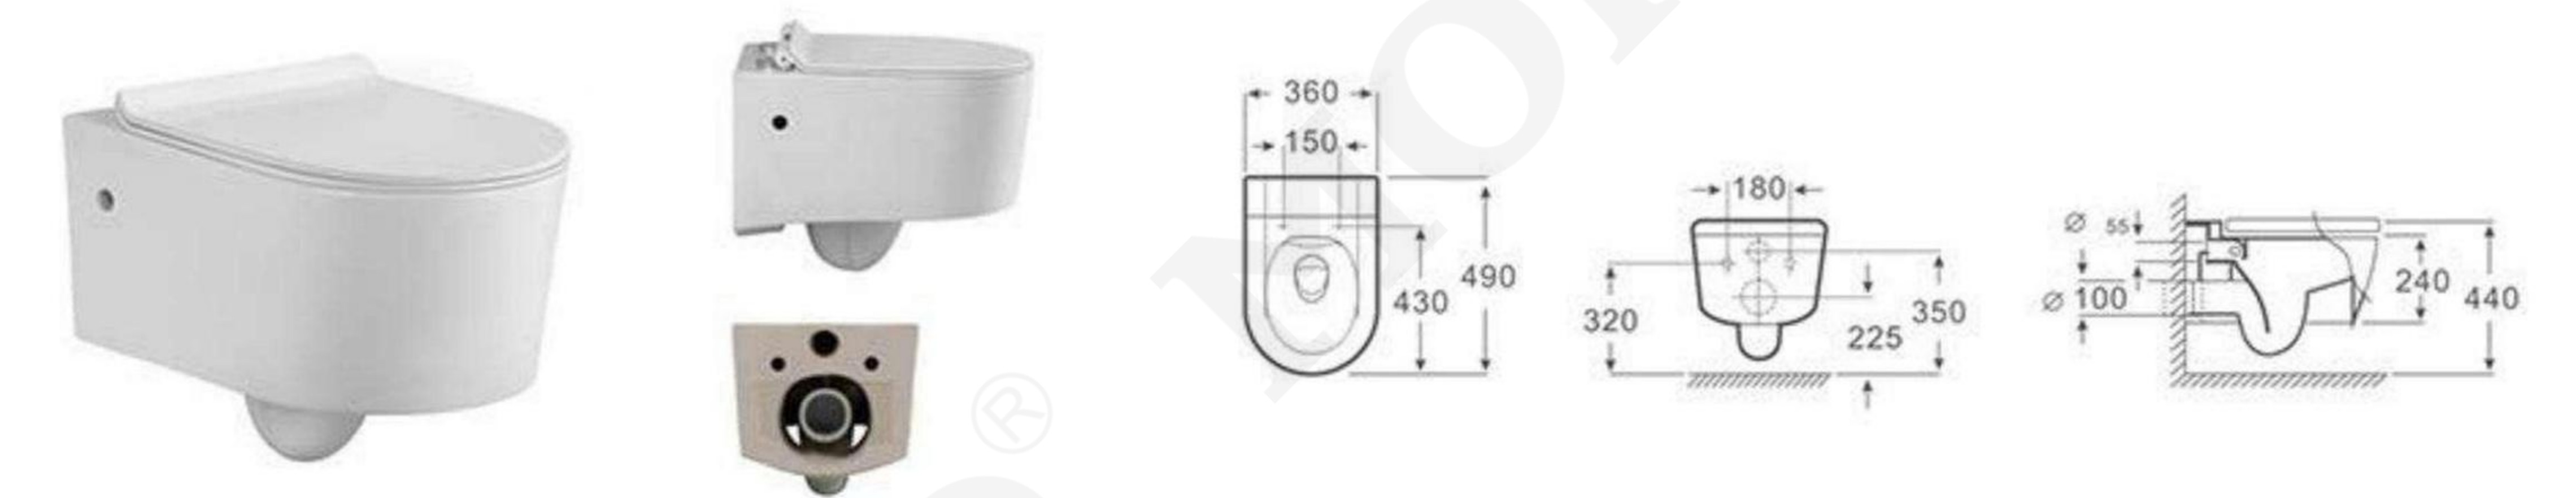

Model	Product Name	Size	P-trap
MP-175	Collosion type flush wall-hung toilet	490x360x240mm	180mm