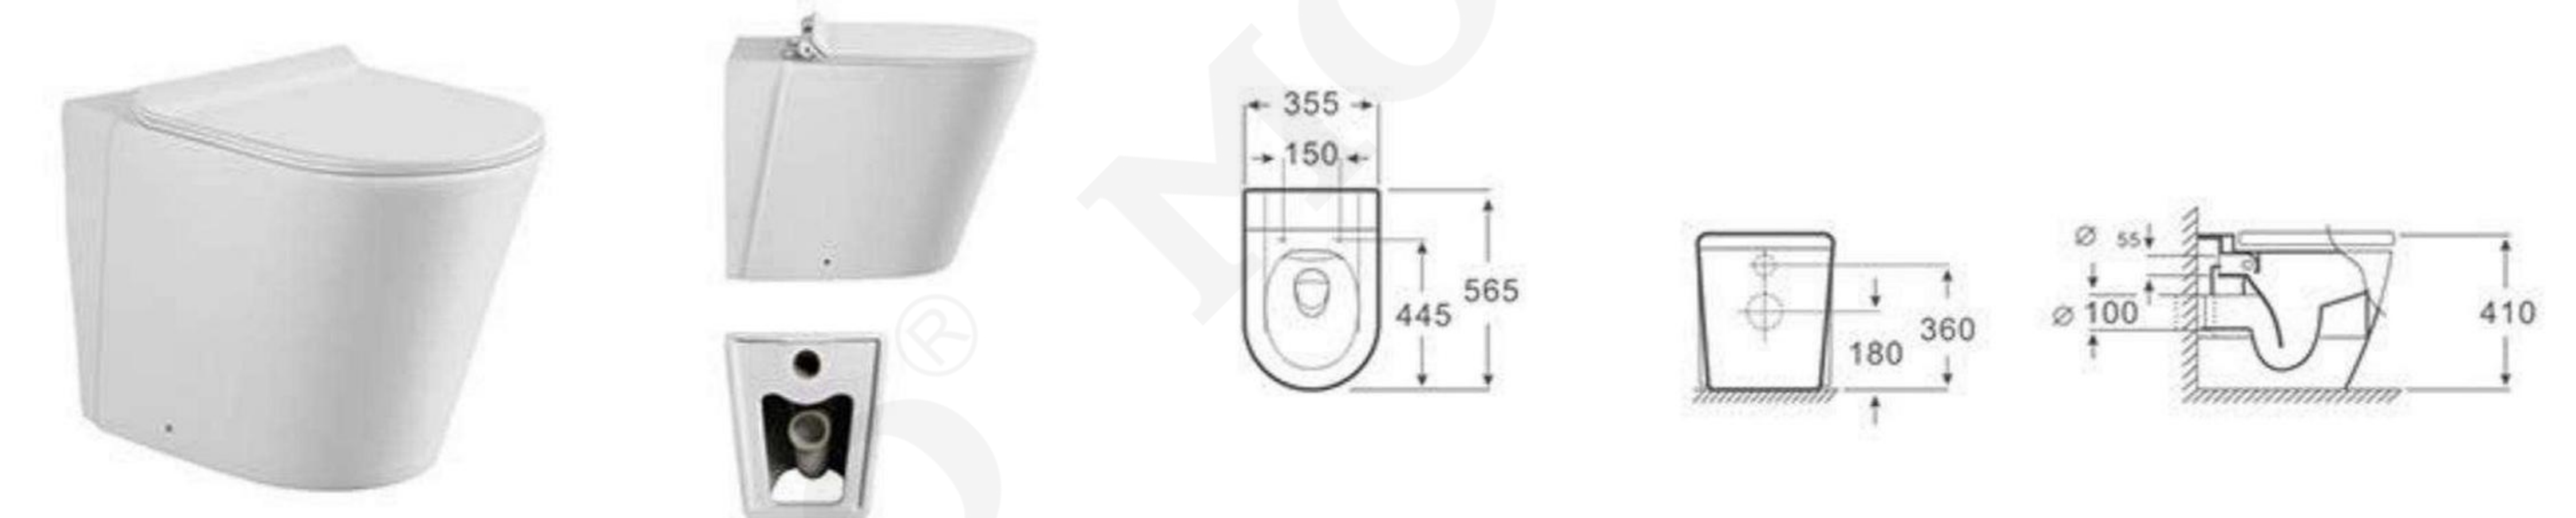

Model	Product Name	Size	P-trap
MP-125	Washdown wall-hung toilet	656x355x410mm	180mm