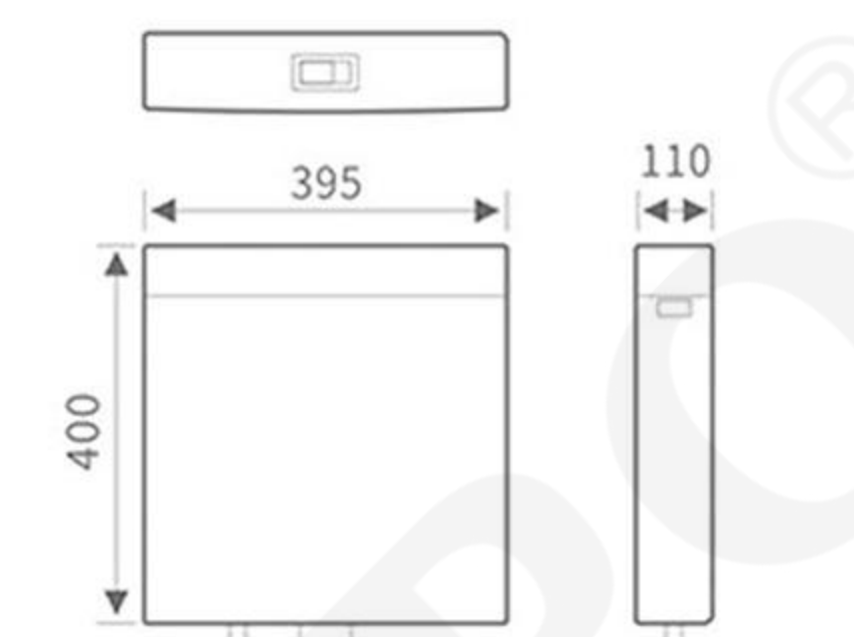

 Easily cover open  
 Open the cover with just a click

**MP-809**  
Size:360x100x360mm

**MP-810**  
Size:340x110x370mm

**MP-811**  
Size:365x115x390mm

**MP-817**  
Size:395x110x400mm

**MP-820**  
Size:395x85x400mm