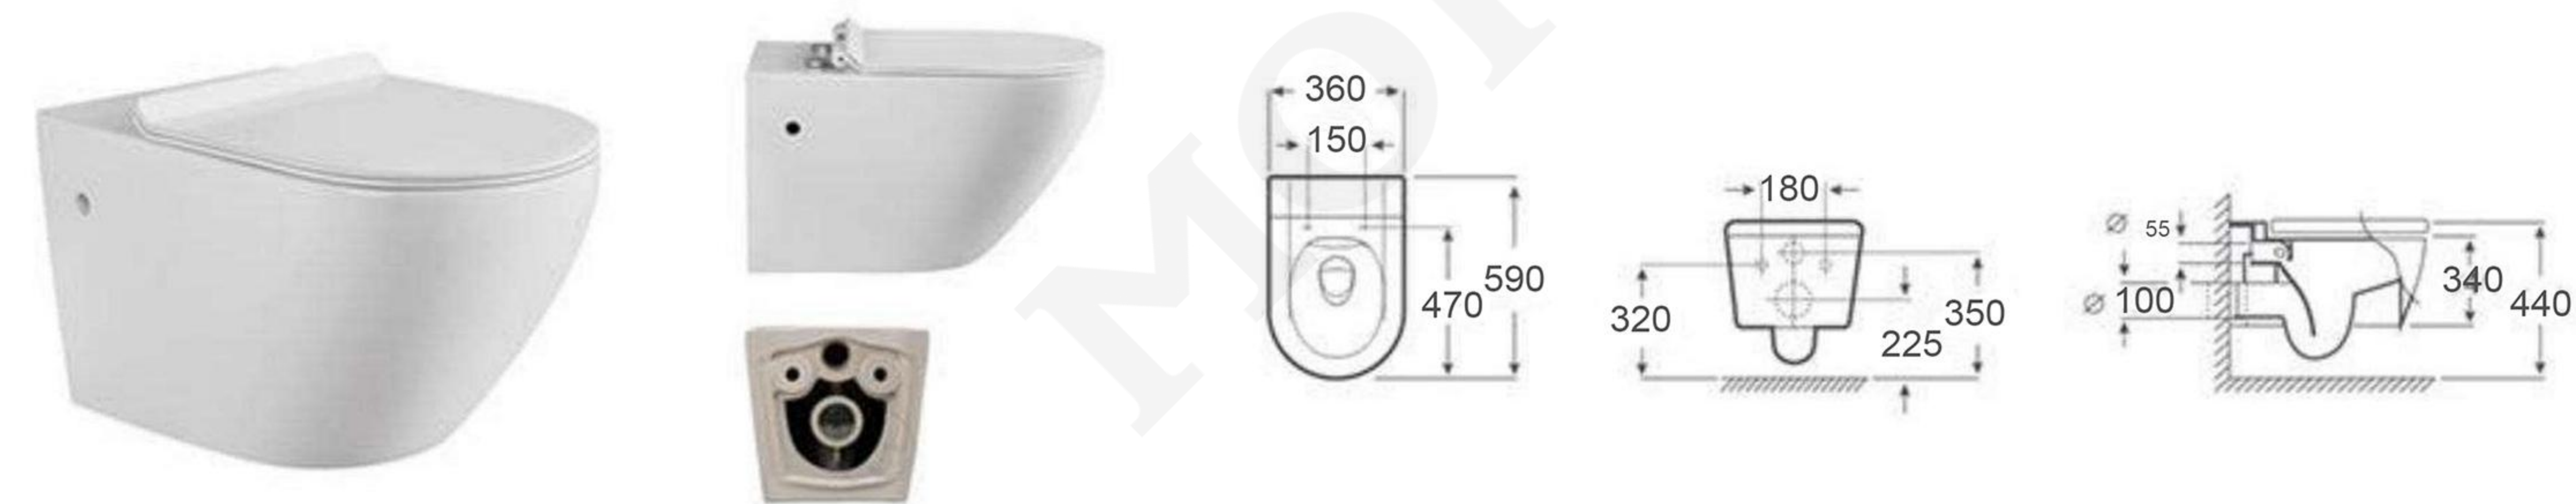

Model	Product Name	Size	P-trap
MP-150	Eddy double hole wall-hung toilet	590x360x340mm	180mm