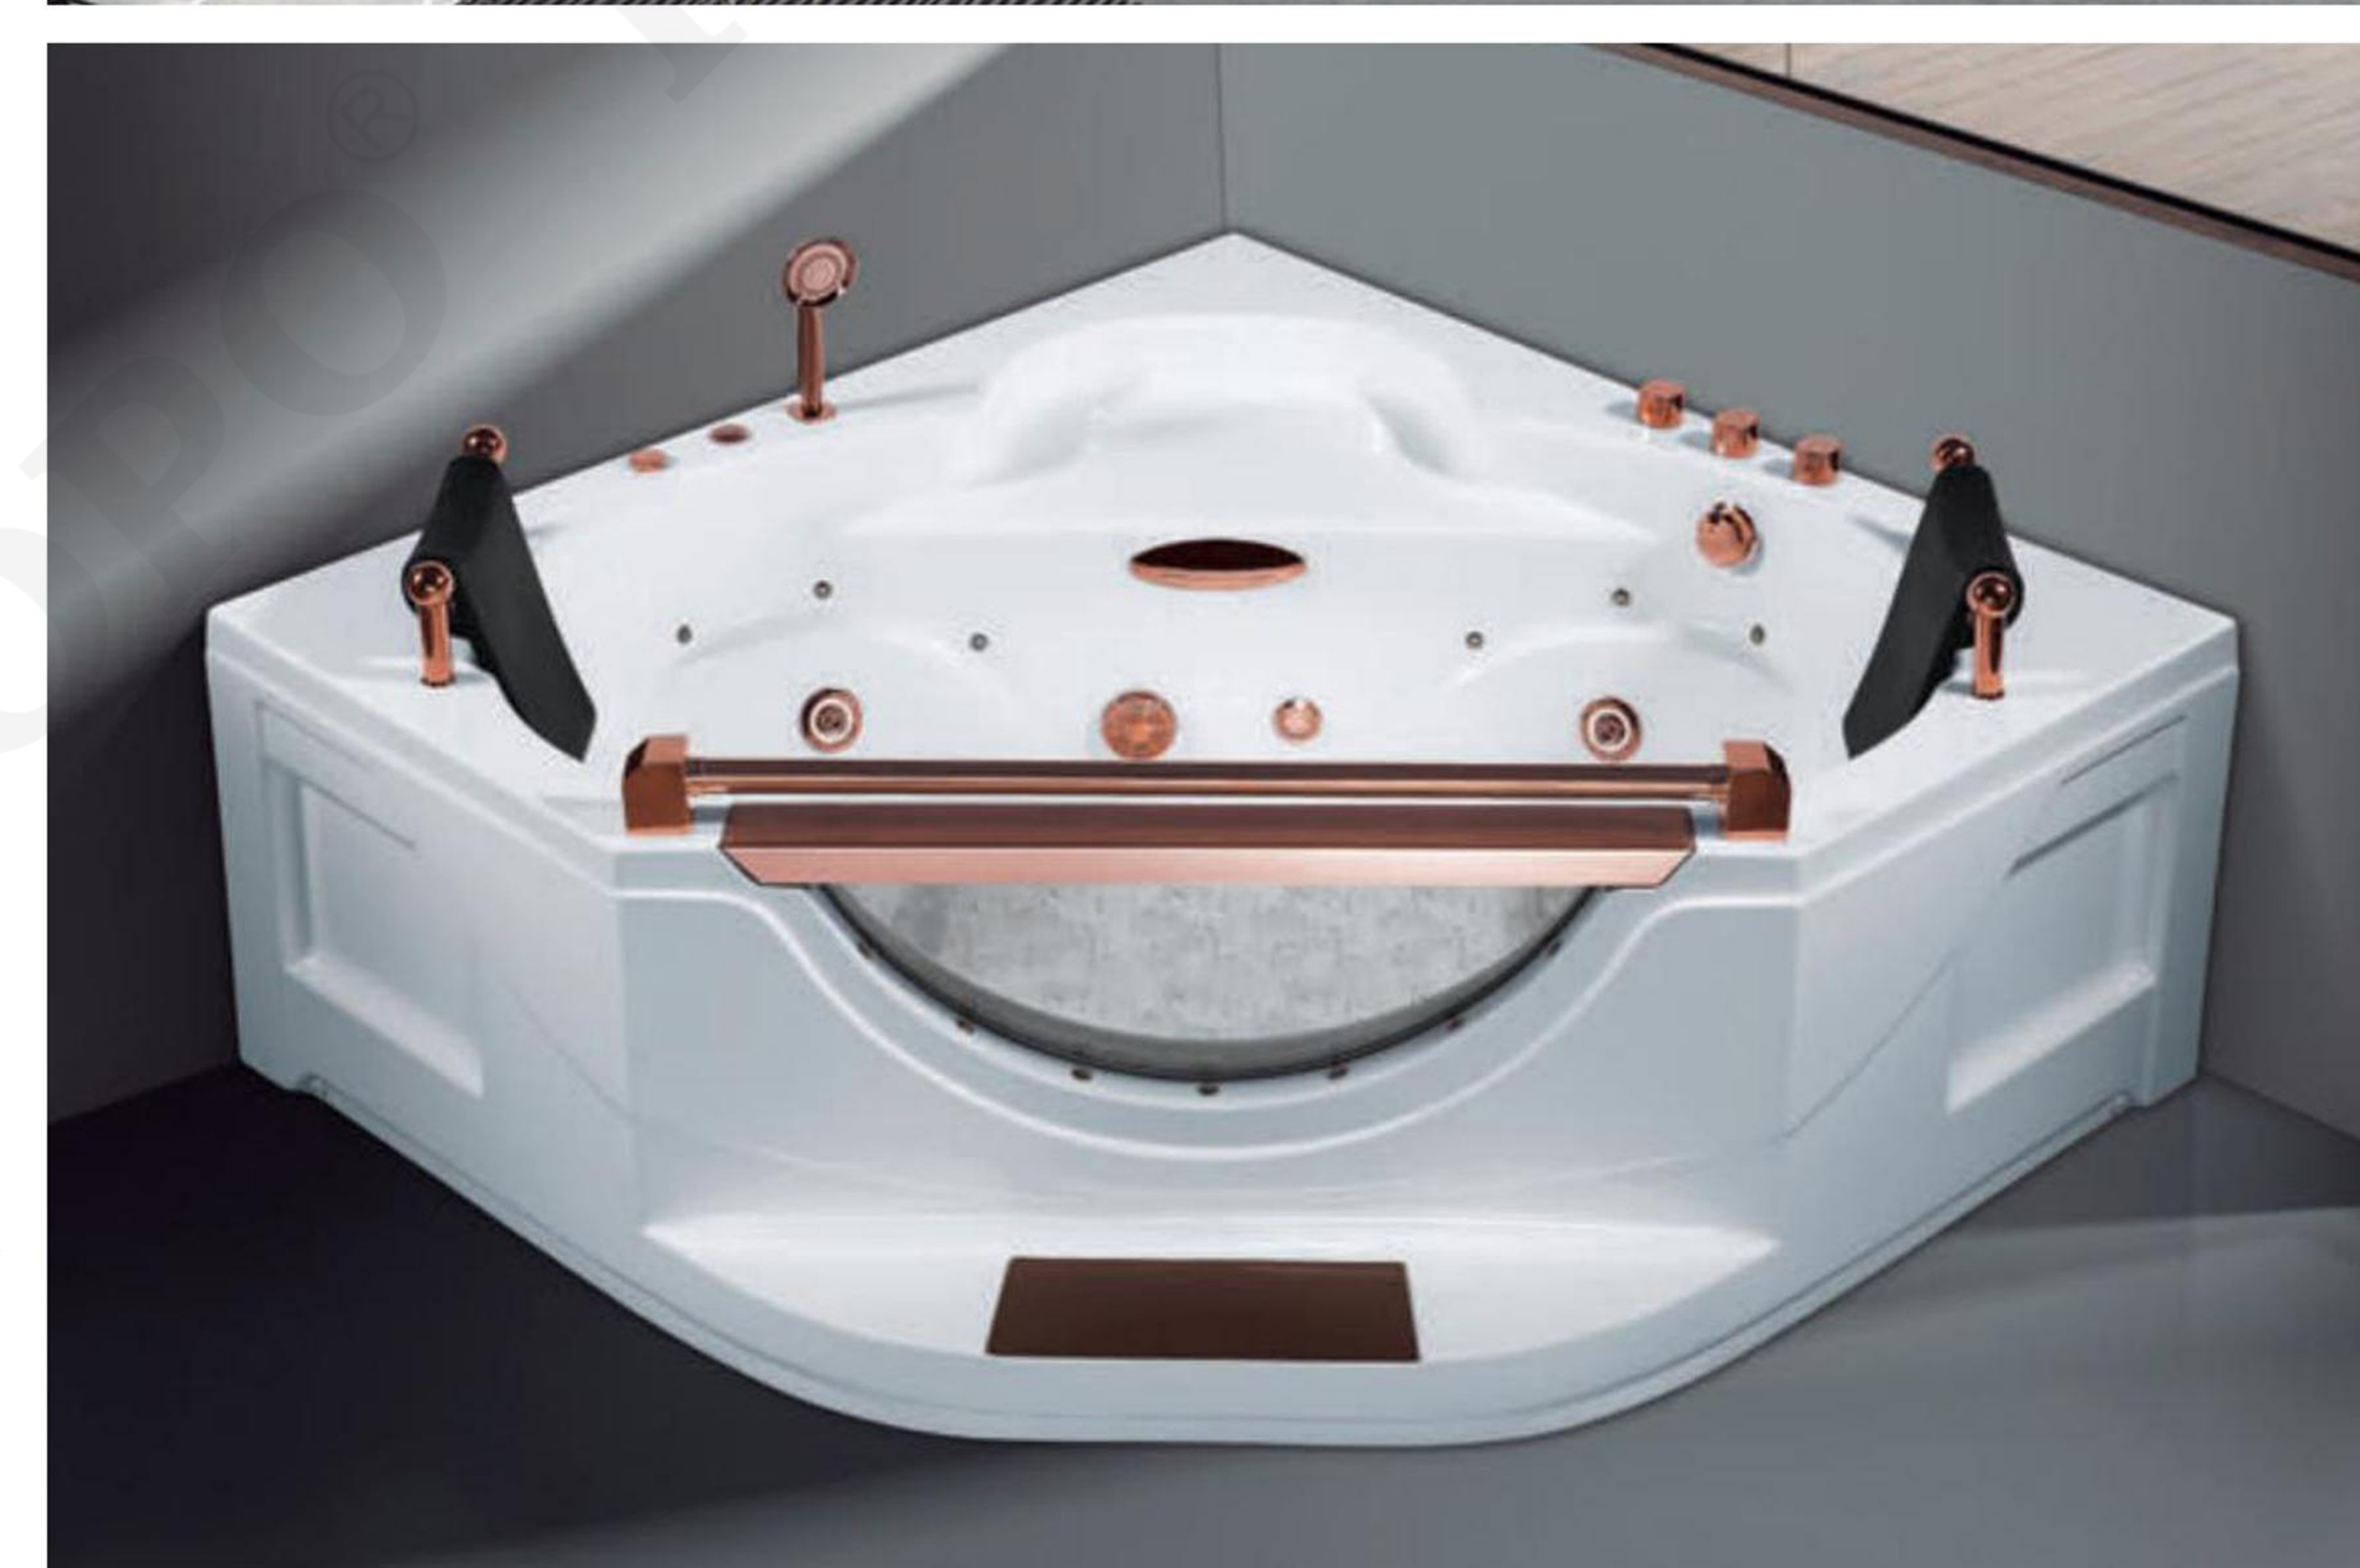

**MP-8936(L/R)**

Size:1700x1200x700mm  
1800x1300x700mm

**MP-8941MG**

Size:1700x800x600mm

**MP-8955G**

Size:1500x1500x650mm  
1650x1650x650mm

- Main devices
- Massage jets
- Water pump
- Surrounded by colorful lights
- Colorful pool bottom lamp
- Function changer switch
- Cold / hot water control switch
- Water force adjustment switch
- Water suction device
- Multifunctional shower head
- Shower hoses
- Waterfall
- Pillow
- Draniner
- Stainless steel bracket adjusting screw
- Explosion proof membrane glass
- Rose gold configurations

**MP-7028A**

Size:1500x1500x2200mm

- Main devices
- Smart touch-large LCD screen
- Steam bath:4.5kw
- Radio
- External aux input interface
- Hands-free telephone
- Temperature indication/adjustment
- Time indication/adjustment
- Exhaust fan
- Illuminating lamp
- Backplane colorful lights
- Back acupuncture massage
- Water pressure massage
- Foot massage top shower
- Movable shower
- Functional changeover
- Cold/hot water control switch
- Overflow protection deluxe double shelf
- Mirror
- Telecontroller
- Disinfect automatically after shutting down