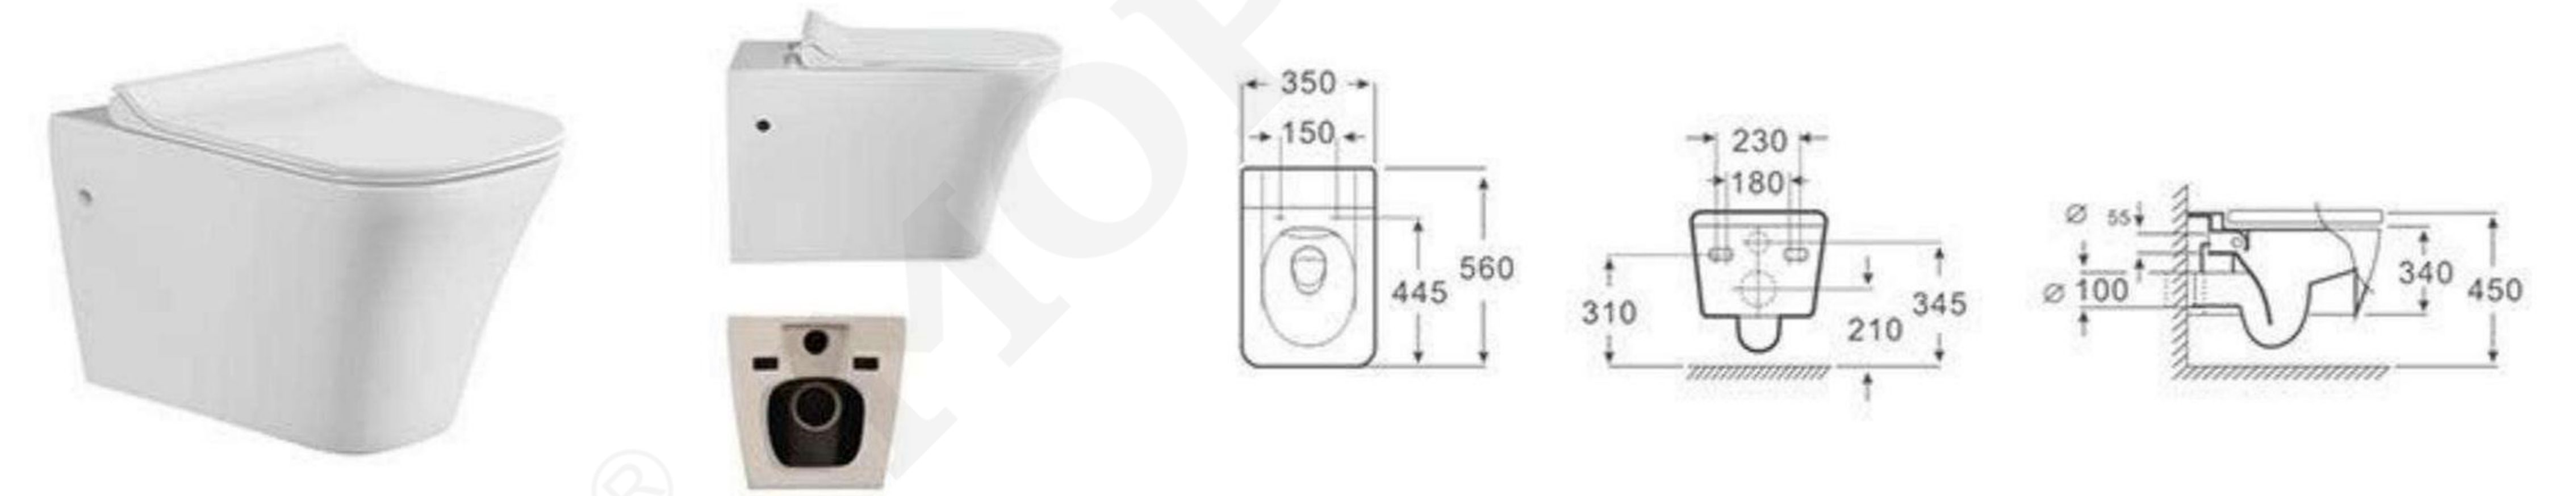

Model	Product Name	Size	P-trap
MP-116	Washdown wall-hung toilet	560x350x340mm	180mm