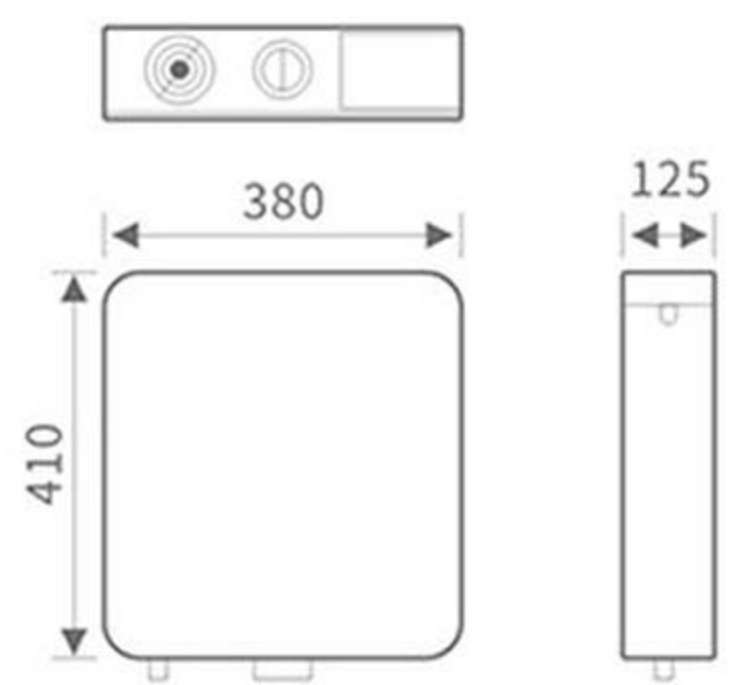

MP-317S  
Size:560x425x245mm

Highly precise 90-degree angle

No place to hide dirt

Horizontal deviation ≤ 4mm

Beyond the evenness standard

Edge deviation ≤ 3mm

Straight edge lines, the paralleled sides

Easy to be installed  
accurate corner locations

Straightly right angle  
no place to hide dirt

Simply artistic  
exceeds the international standards

Pan edges are paralleled

**MP-802**  
Size:370x110x382mm

**MP-803**  
Size:380x110x430mm

**MP-804**  
Size:380x110x430mm

**MP-805**  
Size:380x125x410mm

**MP-806**  
Size:395x130x380mm

**MP-807**  
Size:390x125x410mm

**MP-808W**  
Size:380x120x410mm

**MP-808H**  
Size:380x120x410mm

**MP-808**  
Size:380x120x410mm