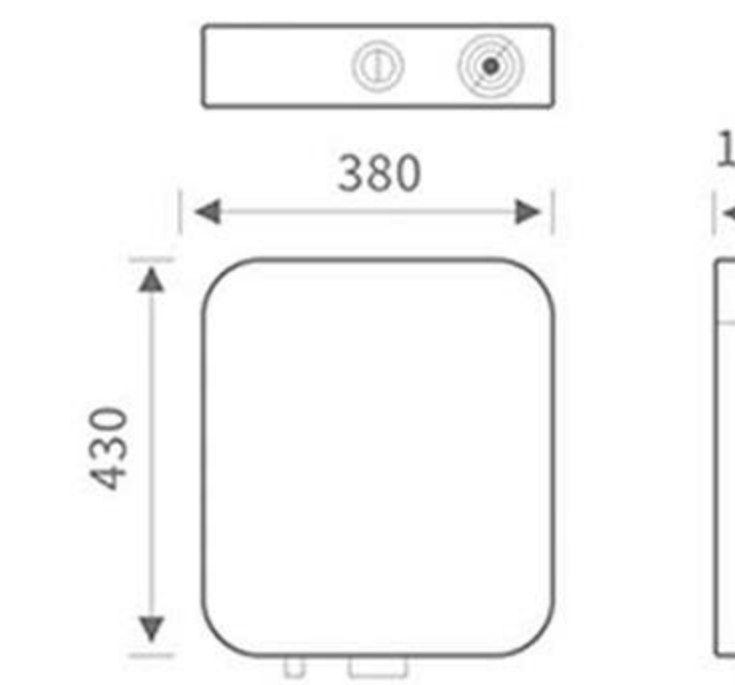

Straightly right angle  
no place to hide dirt

Simply artistic  
exceeds the international standards

Pan edges are paralleled

**MP-802**  
Size:370x110x382mm

**MP-803**  
Size:380x110x430mm

**MP-804**  
Size:380x110x430mm

**MP-805**  
Size:380x125x410mm

**MP-806**  
Size:395x130x380mm

**MP-807**  
Size:390x125x410mm

**MP-808W**  
Size:380x120x410mm

**MP-808H**  
Size:380x120x410mm

**MP-808**  
Size:380x120x410mm