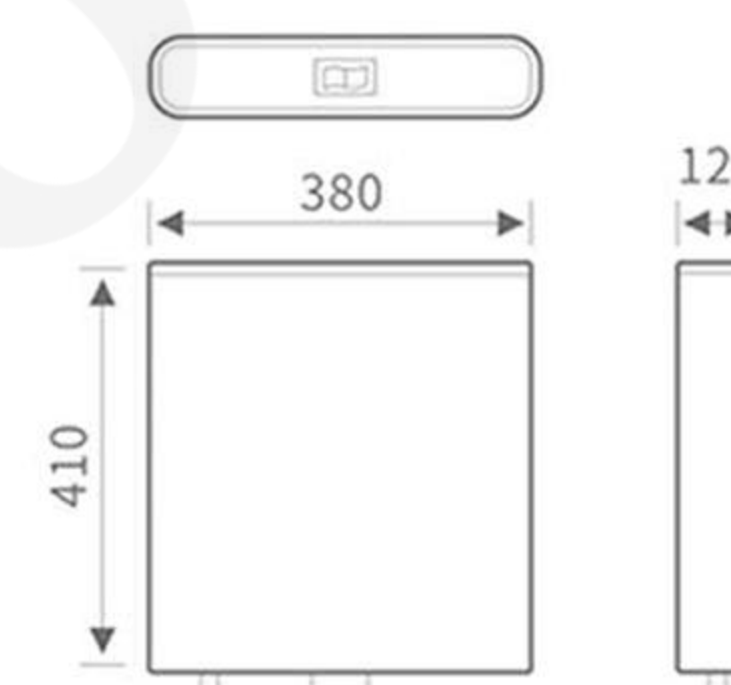

Straightly right angle  
no place to hide dirt

Simply artistic  
exceeds the international standards

Pan edges are paralleled

**MP-802**  
Size:370x110x382mm

**MP-803**  
Size:380x110x430mm

**MP-804**  
Size:380x110x430mm

**MP-805**  
Size:380x125x410mm

**MP-806**  
Size:395x130x380mm

**MP-807**  
Size:390x125x410mm

**MP-808W**  
Size:380x120x410mm

**MP-808H**  
Size:380x120x410mm

**MP-808**  
Size:380x120x410mm