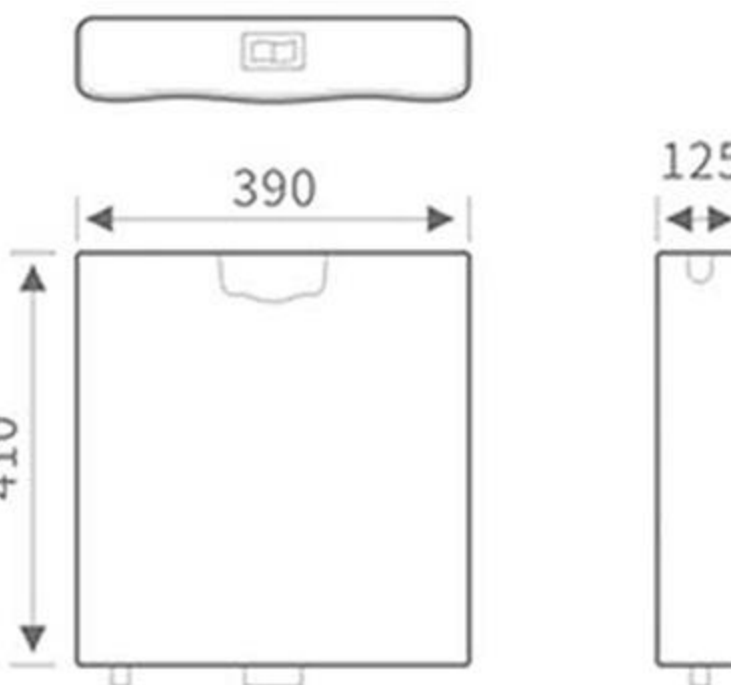

MP-317S  
Size:560x425x245mm

Highly precise 90-degree angle

No place to hide dirt

Horizontal deviation ≤ 4mm

Beyond the evenness standard

Edge deviation ≤ 3mm

Straight edge lines, the paralleled sides

Easy to be installed  
accurate corner locations

Straightly right angle  
no place to hide dirt

Simply artistic  
exceeds the international standards

Pan edges are paralleled

**MP-802**  
Size:370x110x382mm

**MP-803**  
Size:380x110x430mm

**MP-804**  
Size:380x110x430mm

**MP-805**  
Size:380x125x410mm

**MP-806**  
Size:395x130x380mm

**MP-807**  
Size:390x125x410mm

**MP-808W**  
Size:380x120x410mm

**MP-808H**  
Size:380x120x410mm

**MP-808**  
Size:380x120x410mm