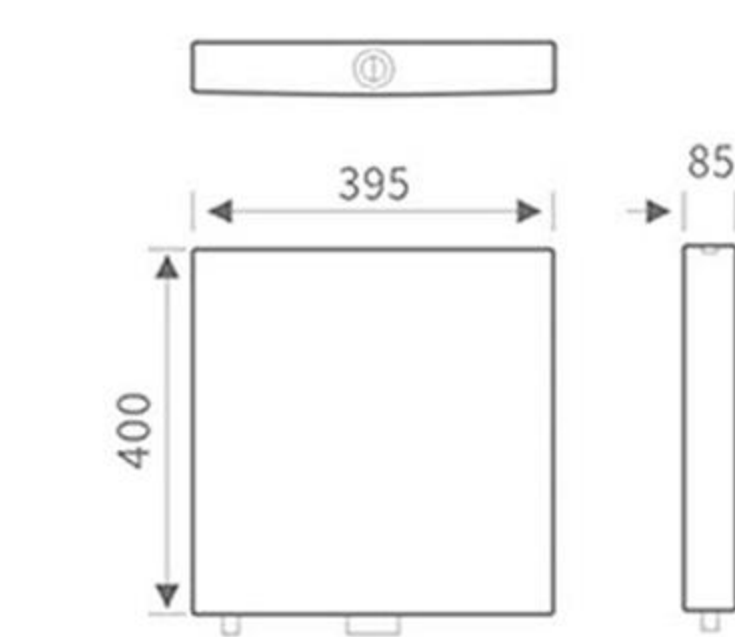

Straightly right angle  
no place to hide dirt

Simply artistic  
exceeds the international standards

Pan edges are paralleled

**MP-802**  
Size:370x110x382mm

**MP-803**  
Size:380x110x430mm

**MP-804**  
Size:380x110x430mm

 Easily cover open  
 Open the cover with just a click

**MP-809**  
Size:360x100x360mm

**MP-810**  
Size:340x110x370mm

**MP-811**  
Size:365x115x390mm

**MP-817**  
Size:395x110x400mm

**MP-820**  
Size:395x85x400mm